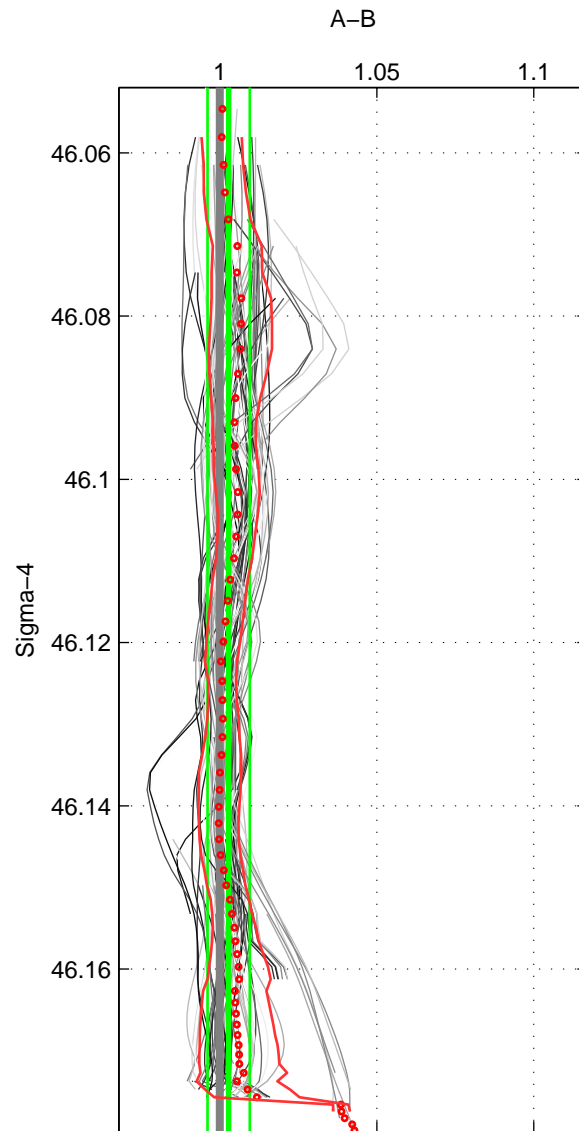

Cruise A (red). Date: Jun 1992 Cruisename: 120-06AQ19920521

Cruise B (blue). Date: Dec 1992 Cruisename: 122-06AQ19921203

\*\*\* "Favourite" values are means of spaces 1 2 3.

	Offset	O.StDev	Ratio	R.Stdev	Rating
SIGMA:	0.660	1.582	1.003	0.007	5
THETA:	0.072	1.385	1.000	0.006	5
DEPTH:	0.019	1.800	1.000	0.007	5
FAV.:	0.250	1.589	1.001	0.007	5

Profiles of A: 9  
 Profiles of B: 27  
 Diff profs : 85  
 WMoffset (A-B): 0.66038  
 WMoffset stdev: 1.5823  
 WMratio (A/B): 1.0028  
 WMratio stdev: 0.0067141

Quality (1-5): 5

Profiles of A: 11  
 Profiles of B: 27  
 Diff profs : 95  
 WMoffset (A-B): 0.072089  
 WMoffset stdev: 1.3854  
 WMratio (A/B): 1.0003  
 WMratio stdev: 0.0058154

Quality (1-5): 5

Profiles of A: 11  
 Profiles of B: 27  
 Diff profs : 94  
 WMoffset (A-B): 0.018563  
 WMoffset stdev: 1.8002  
 WMratio (A/B): 1.0001  
 WMratio stdev: 0.007252

Quality (1-5): 5