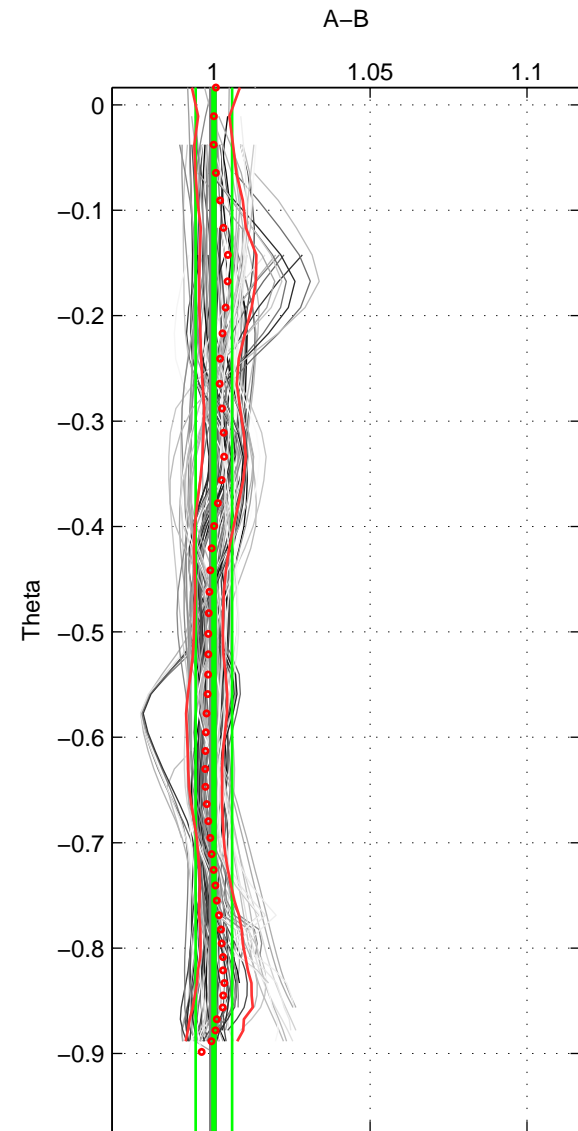

Cruise A (red). Date: Jun 1992 Cruisename: 120-06AQ19920521

Cruise B (blue). Date: Dec 1992 Cruisename: 122-06AQ19921203

\*\*\* "Favourite" values are means of spaces 1 2 3.

	Offset	O.StDev	Ratio	R.Stdev	Rating
SIGMA:	0.660	1.582	1.003	0.007	5
THETA:	0.072	1.385	1.000	0.006	5
DEPTH:	0.019	1.800	1.000	0.007	5
FAV.:	0.250	1.589	1.001	0.007	5

Profiles of A: 9  
 Profiles of B: 27  
 Diff profs : 85  
 WMoffset (A-B): 0.66038  
 WMoffset stdev: 1.5823  
 WMratio (A/B): 1.0028  
 WMratio stdev: 0.0067141

Quality (1-5): 5

Profiles of A: 11  
 Profiles of B: 27  
 Diff profs : 95  
 WMoffset (A-B): 0.072089  
 WMoffset stdev: 1.3854  
 WMratio (A/B): 1.0003  
 WMratio stdev: 0.0058154

Quality (1-5): 5

Profiles of A: 11  
 Profiles of B: 27  
 Diff profs : 94  
 WMoffset (A-B): 0.018563  
 WMoffset stdev: 1.8002  
 WMratio (A/B): 1.0001  
 WMratio stdev: 0.007252

Quality (1-5): 5