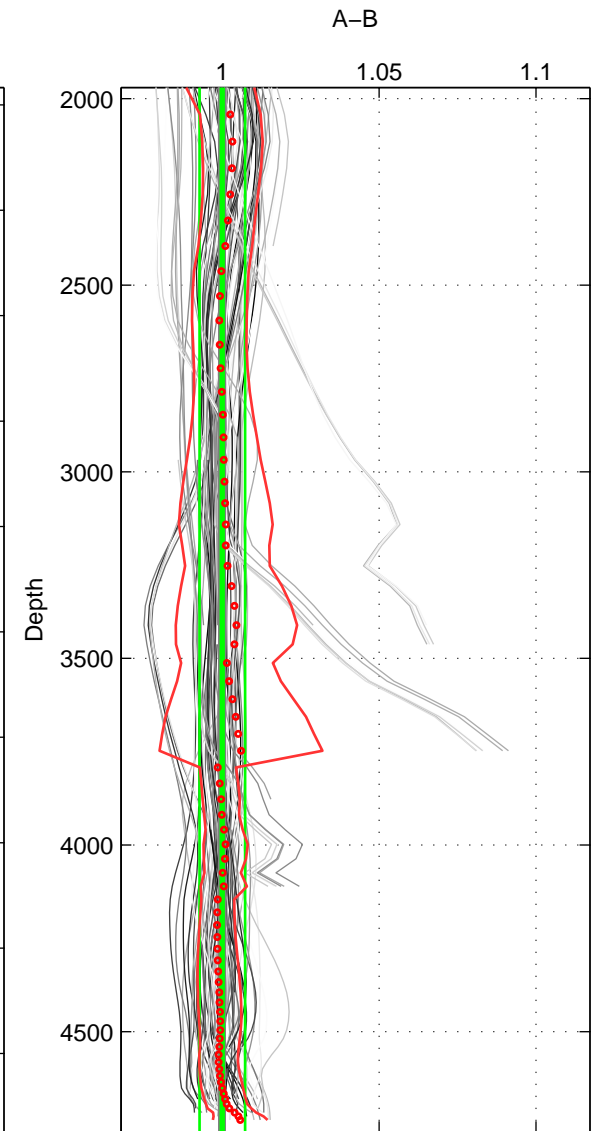

Cruise A (red). Date: Jun 1992 Cruisename: 120-06AQ19920521

Cruise B (blue). Date: Dec 1992 Cruisename: 122-06AQ19921203

\*\*\* "Favourite" values are means of spaces 1 2 3.

	Offset	O.StDev	Ratio	R.Stdev	Rating
SIGMA:	0.660	1.582	1.003	0.007	5
THETA:	0.072	1.385	1.000	0.006	5
DEPTH:	0.019	1.800	1.000	0.007	5
FAV.:	0.250	1.589	1.001	0.007	5

Profiles of A: 9  
 Profiles of B: 27  
 Diff profs : 85  
 WMoffset (A-B): 0.66038  
 WMoffset stdev: 1.5823  
 WMratio (A/B): 1.0028  
 WMratio stdev: 0.0067141

Quality (1-5): 5

Profiles of A: 11  
 Profiles of B: 27  
 Diff profs : 95  
 WMoffset (A-B): 0.072089  
 WMoffset stdev: 1.3854  
 WMratio (A/B): 1.0003  
 WMratio stdev: 0.0058154

Quality (1-5): 5

Profiles of A: 11  
 Profiles of B: 27  
 Diff profs : 94  
 WMoffset (A-B): 0.018563  
 WMoffset stdev: 1.8002  
 WMratio (A/B): 1.0001  
 WMratio stdev: 0.007252

Quality (1-5): 5