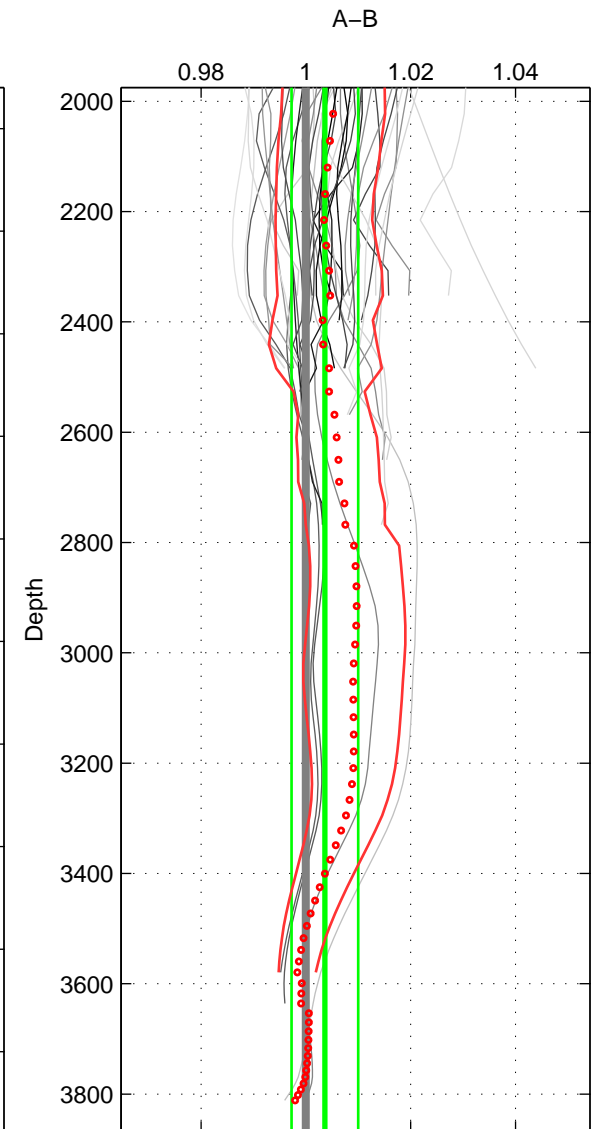

Cruise A (red). Date: Dec 2010 Cruisename: 130-06AQ20101128
 Cruise B (blue). Date: Mar 2010 Cruisename: 256-33RO20100308

*** "Favourite" values are means of spaces 1 2.

	Offset	O.StDev	Ratio	R.Stdev	Rating
SIGMA:	0.832	0.823	1.004	0.004	5
THETA:	0.651	0.804	1.003	0.004	5
DEPTH:	0.772	1.340	1.004	0.006	4
FAV.:	0.741	0.814	1.004	0.004	5

Profiles of A: 8
 Profiles of B: 11
 Diff profs: 43
 WMoffset (A-B): 0.83186
 WMoffset stdev: 0.82348
 WMratio (A/B): 1.004
 WMratio stdev: 0.003948

Quality (1-5): 5

Profiles of A: 8
 Profiles of B: 11
 Diff profs: 43
 WMoffset (A-B): 0.65082
 WMoffset stdev: 0.80433
 WMratio (A/B): 1.0031
 WMratio stdev: 0.0038308

Quality (1-5): 5

Profiles of A: 8
 Profiles of B: 11
 Diff profs: 43
 WMoffset (A-B): 0.77198
 WMoffset stdev: 1.3395
 WMratio (A/B): 1.0036
 WMratio stdev: 0.0063578

Quality (1-5): 4