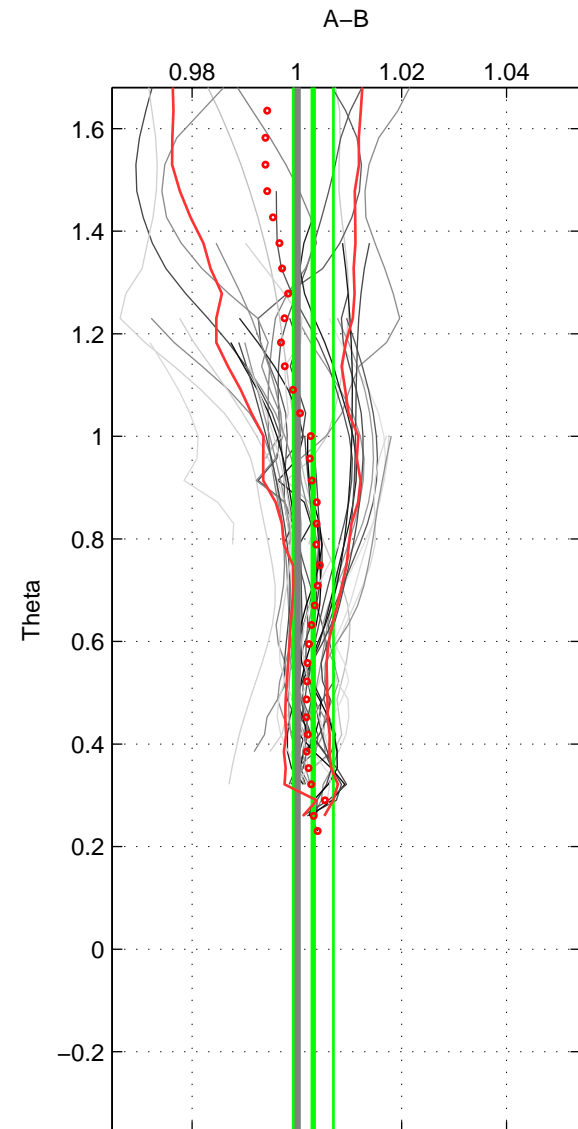

Cruise A (red). Date: Dec 2010 Cruisename: 130-06AQ20101128
 Cruise B (blue). Date: Mar 2010 Cruisename: 256-33RO20100308

*** "Favourite" values are means of spaces 1 2.

	Offset	O.StDev	Ratio	R.Stdev	Rating
SIGMA:	0.832	0.823	1.004	0.004	5
THETA:	0.651	0.804	1.003	0.004	5
DEPTH:	0.772	1.340	1.004	0.006	4
FAV.:	0.741	0.814	1.004	0.004	5

Profiles of A: 8
 Profiles of B: 11
 Diff profs: 43
 WMoffset (A-B): 0.83186
 WMoffset stdev: 0.82348
 WMratio (A/B): 1.004
 WMratio stdev: 0.003948

Quality (1-5): 5

Profiles of A: 8
 Profiles of B: 11
 Diff profs: 43
 WMoffset (A-B): 0.65082
 WMoffset stdev: 0.80433
 WMratio (A/B): 1.0031
 WMratio stdev: 0.0038308

Quality (1-5): 5

Profiles of A: 8
 Profiles of B: 11
 Diff profs: 43
 WMoffset (A-B): 0.77198
 WMoffset stdev: 1.3395
 WMratio (A/B): 1.0036
 WMratio stdev: 0.0063578

Quality (1-5): 4