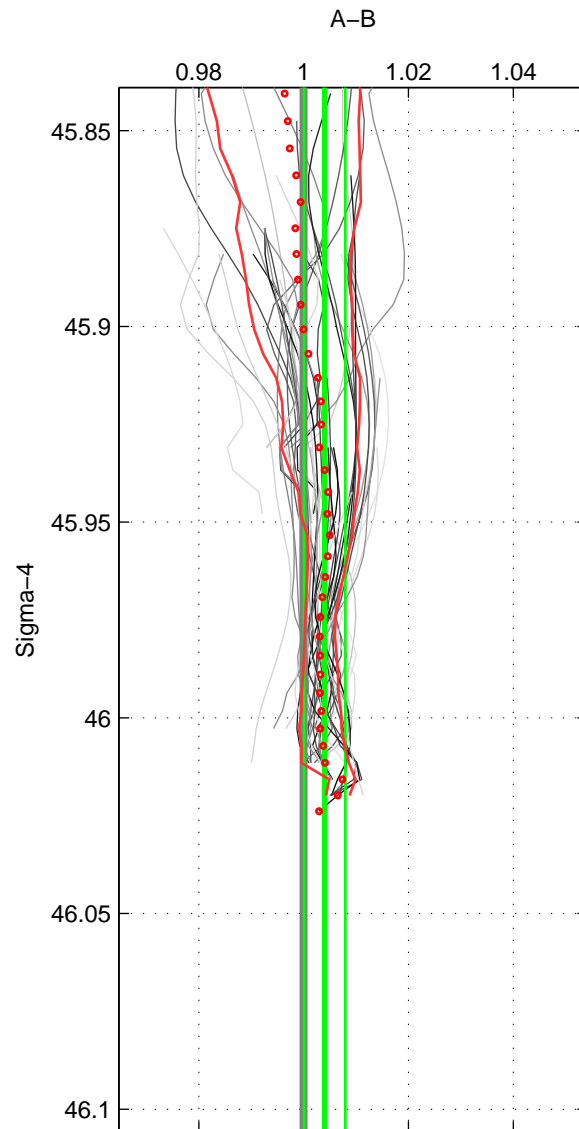

Cruise A (red). Date: Dec 2010 Cruisename: 130-06AQ20101128
 Cruise B (blue). Date: Mar 2010 Cruisename: 256-33RO20100308

*** "Favourite" values are means of spaces 1 2.

	Offset	O.StDev	Ratio	R.Stdev	Rating
SIGMA:	0.832	0.823	1.004	0.004	5
THETA:	0.651	0.804	1.003	0.004	5
DEPTH:	0.772	1.340	1.004	0.006	4
FAV.:	0.741	0.814	1.004	0.004	5

Profiles of A: 8
 Profiles of B: 11
 Diff profs: 43
 WMoffset (A-B): 0.83186
 WMoffset stdev: 0.82348
 WMratio (A/B): 1.004
 WMratio stdev: 0.003948

Quality (1-5): 5

Profiles of A: 8
 Profiles of B: 11
 Diff profs: 43
 WMoffset (A-B): 0.65082
 WMoffset stdev: 0.80433
 WMratio (A/B): 1.0031
 WMratio stdev: 0.0038308

Quality (1-5): 5

Profiles of A: 8
 Profiles of B: 11
 Diff profs: 43
 WMoffset (A-B): 0.77198
 WMoffset stdev: 1.3395
 WMratio (A/B): 1.0036
 WMratio stdev: 0.0063578

Quality (1-5): 4