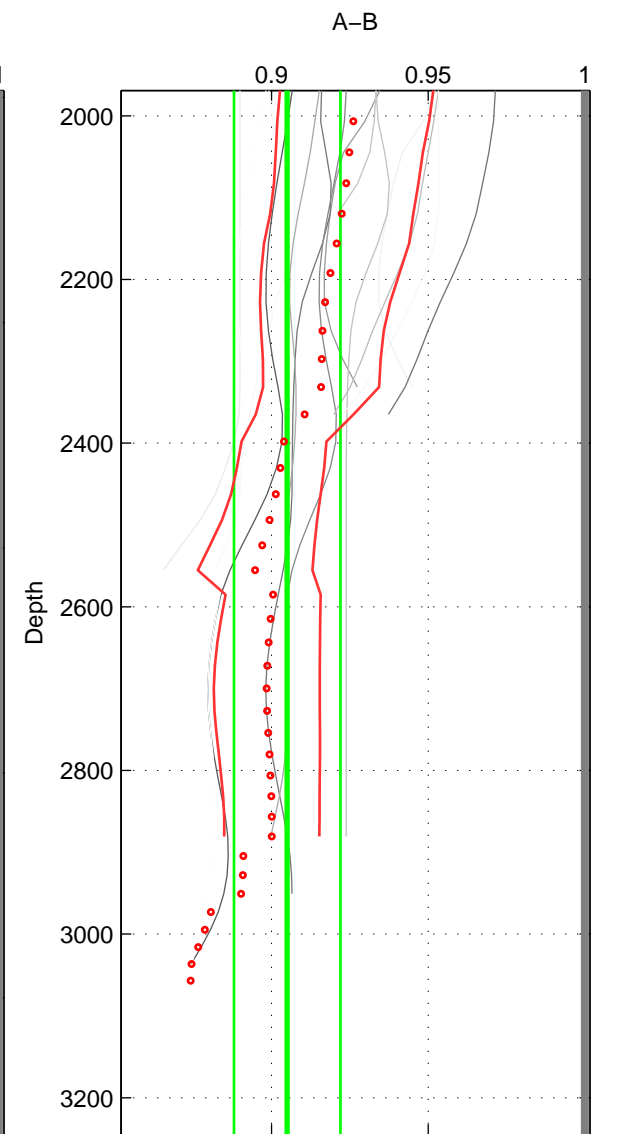

Cruise A (red). Date: Jul 1984 Cruisename: 1-06AQ19840719

Cruise B (blue). Date: May 1995 Cruisename: 92-58JH19950427

*** "Favourite" values are means of spaces 1 2.

	Offset	O.StDev	Ratio	R.Stdev	Rating
SIGMA:	-0.083	0.022	0.922	0.020	4
THETA:	-0.084	0.024	0.922	0.021	4
DEPTH:	-0.101	0.019	0.905	0.017	3
FAV. :	-0.083	0.023	0.922	0.021	4

Profiles of A: 6
 Profiles of B: 4
 Diff profs : 14
 WMoffset (A-B): -0.082784
 WMoffset stdev: 0.021853
 WMratio (A/B): 0.92244
 WMratio stdev: 0.019889

Quality (1-5): 4

Profiles of A: 6
 Profiles of B: 4
 Diff profs : 14
 WMoffset (A-B): -0.083866
 WMoffset stdev: 0.02355
 WMratio (A/B): 0.92158
 WMratio stdev: 0.021405

Quality (1-5): 4

Profiles of A: 6
 Profiles of B: 4
 Diff profs : 14
 WMoffset (A-B): -0.10114
 WMoffset stdev: 0.019334
 WMratio (A/B): 0.90498
 WMratio stdev: 0.01698

Quality (1-5): 3