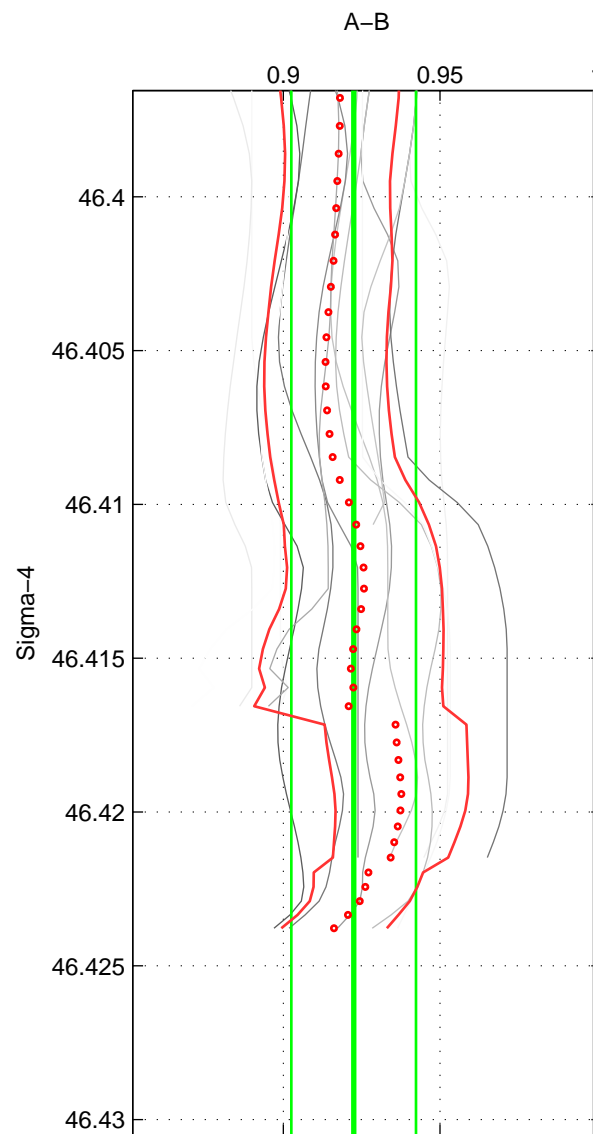

Cruise A (red). Date: Jul 1984 Cruisename: 1-06AQ19840719

Cruise B (blue). Date: May 1995 Cruisename: 92-58JH19950427

*** "Favourite" values are means of spaces 1 2.

	Offset	O.StDev	Ratio	R.Stdev	Rating
SIGMA:	-0.083	0.022	0.922	0.020	4
THETA:	-0.084	0.024	0.922	0.021	4
DEPTH:	-0.101	0.019	0.905	0.017	3
FAV. :	-0.083	0.023	0.922	0.021	4

Profiles of A: 6
 Profiles of B: 4
 Diff profs : 14
 WMoffset (A-B): -0.082784
 WMoffset stdev: 0.021853
 WMratio (A/B): 0.92244
 WMratio stdev: 0.019889

Quality (1-5): 4

Profiles of A: 6
 Profiles of B: 4
 Diff profs : 14
 WMoffset (A-B): -0.083866
 WMoffset stdev: 0.02355
 WMratio (A/B): 0.92158
 WMratio stdev: 0.021405

Quality (1-5): 4

Profiles of A: 6
 Profiles of B: 4
 Diff profs : 14
 WMoffset (A-B): -0.10114
 WMoffset stdev: 0.019334
 WMratio (A/B): 0.90498
 WMratio stdev: 0.01698

Quality (1-5): 3