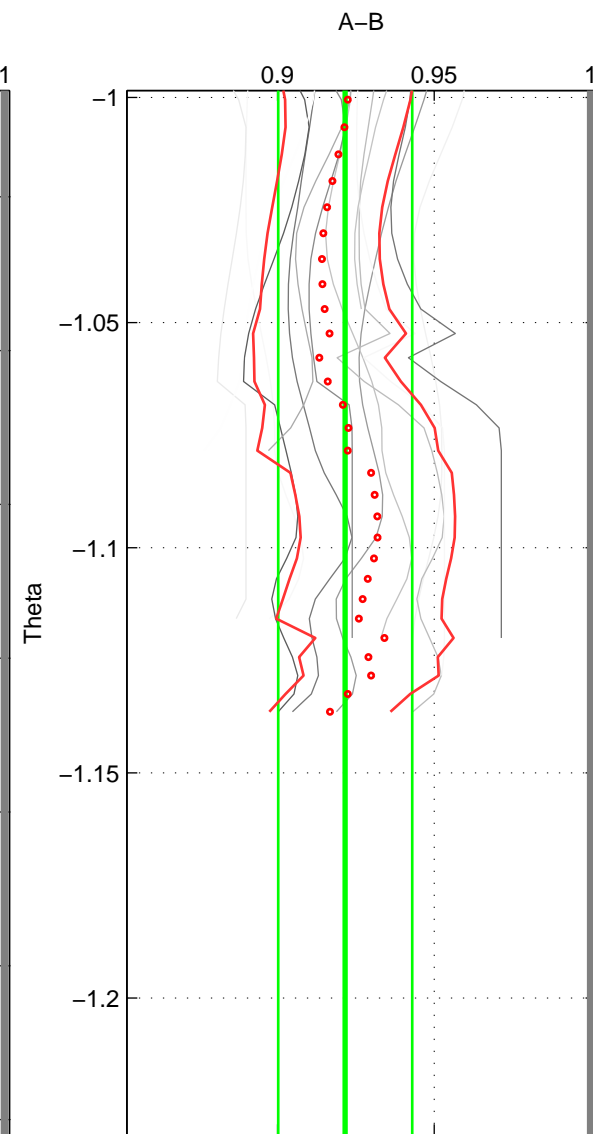

Cruise A (red). Date: Jul 1984 Cruisename: 1-06AQ19840719

Cruise B (blue). Date: May 1995 Cruisename: 92-58JH19950427

*** "Favourite" values are means of spaces 1 2.

	Offset	O.StDev	Ratio	R.Stdev	Rating
SIGMA:	-0.083	0.022	0.922	0.020	4
THETA:	-0.084	0.024	0.922	0.021	4
DEPTH:	-0.101	0.019	0.905	0.017	3
FAV. :	-0.083	0.023	0.922	0.021	4

Profiles of A: 6
 Profiles of B: 4
 Diff profs : 14
 WMoffset (A-B): -0.082784
 WMoffset stdev: 0.021853
 WMratio (A/B): 0.92244
 WMratio stdev: 0.019889

Quality (1-5): 4

Profiles of A: 6
 Profiles of B: 4
 Diff profs : 14
 WMoffset (A-B): -0.083866
 WMoffset stdev: 0.02355
 WMratio (A/B): 0.92158
 WMratio stdev: 0.021405

Quality (1-5): 4

Profiles of A: 6
 Profiles of B: 4
 Diff profs : 14
 WMoffset (A-B): -0.10114
 WMoffset stdev: 0.019334
 WMratio (A/B): 0.90498
 WMratio stdev: 0.01698

Quality (1-5): 3