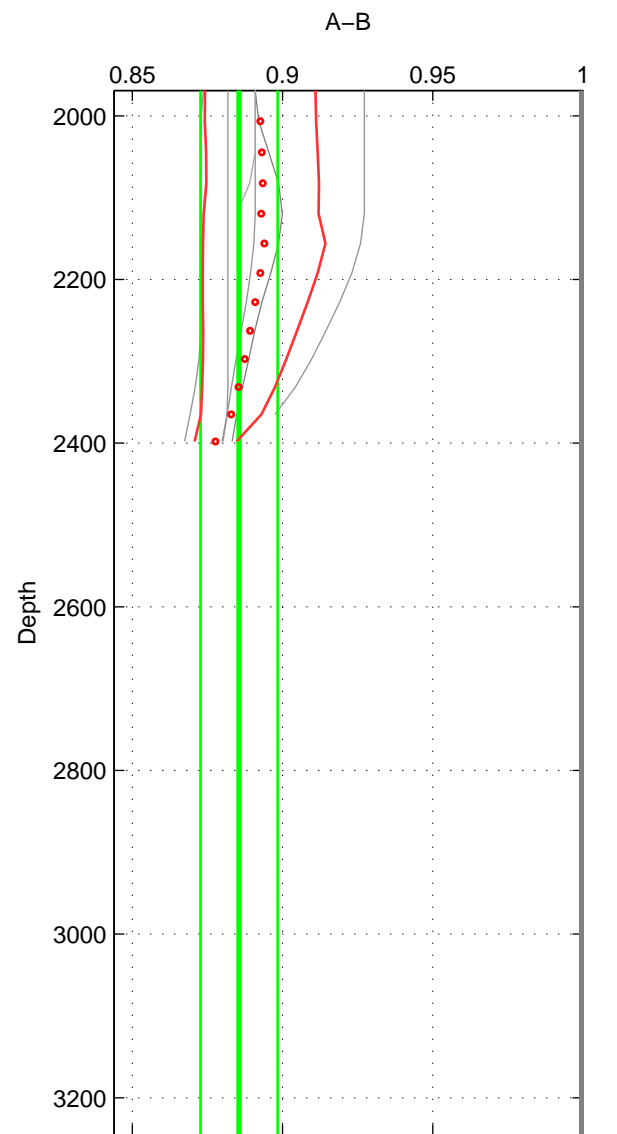

Cruise A (red). Date: Jul 1984 Cruisename: 1-06AQ19840719

Cruise B (blue). Date: Feb 1994 Cruisename: 70-58AA19940203

*** "Favourite" values are those of space 2.

	Offset	O.StDev	Ratio	R.Stdev	Rating
SIGMA:	-0.127	0.014	0.884	0.013	2
THETA:	-0.118	0.017	0.892	0.016	4
DEPTH:	-0.126	0.014	0.886	0.013	2
FAV.:	-0.118	0.017	0.892	0.016	4

Profiles of A: 7
 Profiles of B: 1
 Diff profs: 6
 WMoffset (A-B): -0.12714
 WMoffset stdev: 0.014202
 WMratio (A/B): 0.88442
 WMratio stdev: 0.012911

Quality (1-5): 2

Profiles of A: 7
 Profiles of B: 3
 Diff profs: 19
 WMoffset (A-B): -0.11832
 WMoffset stdev: 0.017457
 WMratio (A/B): 0.89243
 WMratio stdev: 0.01587

Quality (1-5): 4

Profiles of A: 7
 Profiles of B: 1
 Diff profs: 6
 WMoffset (A-B): -0.12587
 WMoffset stdev: 0.014119
 WMratio (A/B): 0.88557
 WMratio stdev: 0.012836

Quality (1-5): 2