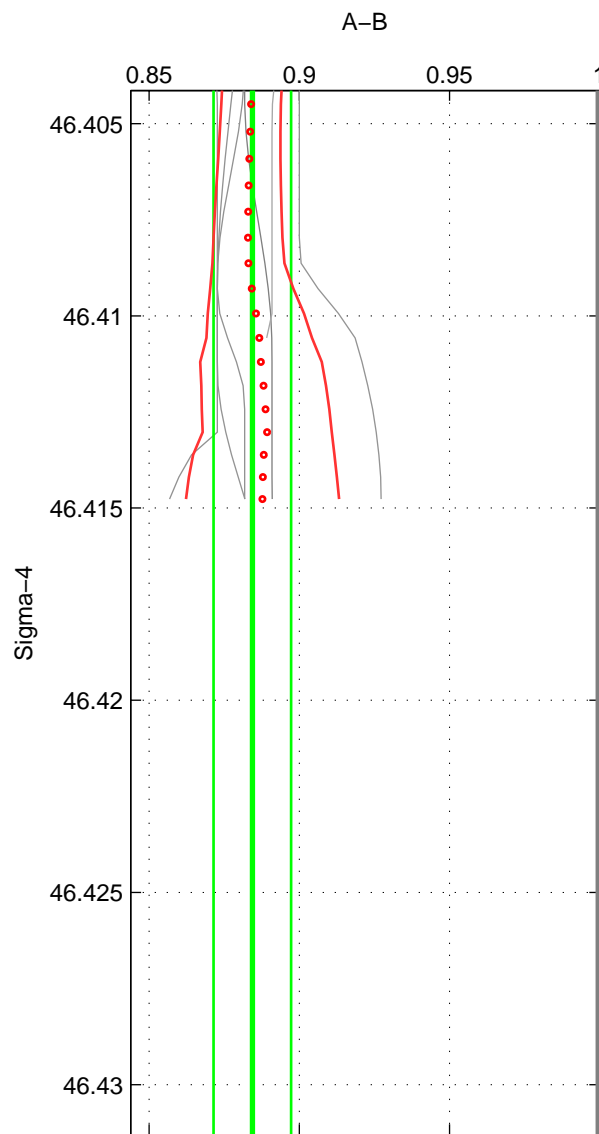

Cruise A (red). Date: Jul 1984 Cruisename: 1-06AQ19840719

Cruise B (blue). Date: Feb 1994 Cruisename: 70-58AA19940203

*** "Favourite" values are those of space 2.

	Offset	O.StDev	Ratio	R.Stdev	Rating
SIGMA:	-0.127	0.014	0.884	0.013	2
THETA:	-0.118	0.017	0.892	0.016	4
DEPTH:	-0.126	0.014	0.886	0.013	2
FAV.:	-0.118	0.017	0.892	0.016	4

Profiles of A: 7
 Profiles of B: 1
 Diff profs: 6
 WMoffset (A-B): -0.12714
 WMoffset stdev: 0.014202
 WMratio (A/B): 0.88442
 WMratio stdev: 0.012911

Quality (1-5): 2

Profiles of A: 7
 Profiles of B: 3
 Diff profs: 19
 WMoffset (A-B): -0.11832
 WMoffset stdev: 0.017457
 WMratio (A/B): 0.89243
 WMratio stdev: 0.01587

Quality (1-5): 4

Profiles of A: 7
 Profiles of B: 1
 Diff profs: 6
 WMoffset (A-B): -0.12587
 WMoffset stdev: 0.014119
 WMratio (A/B): 0.88557
 WMratio stdev: 0.012836

Quality (1-5): 2