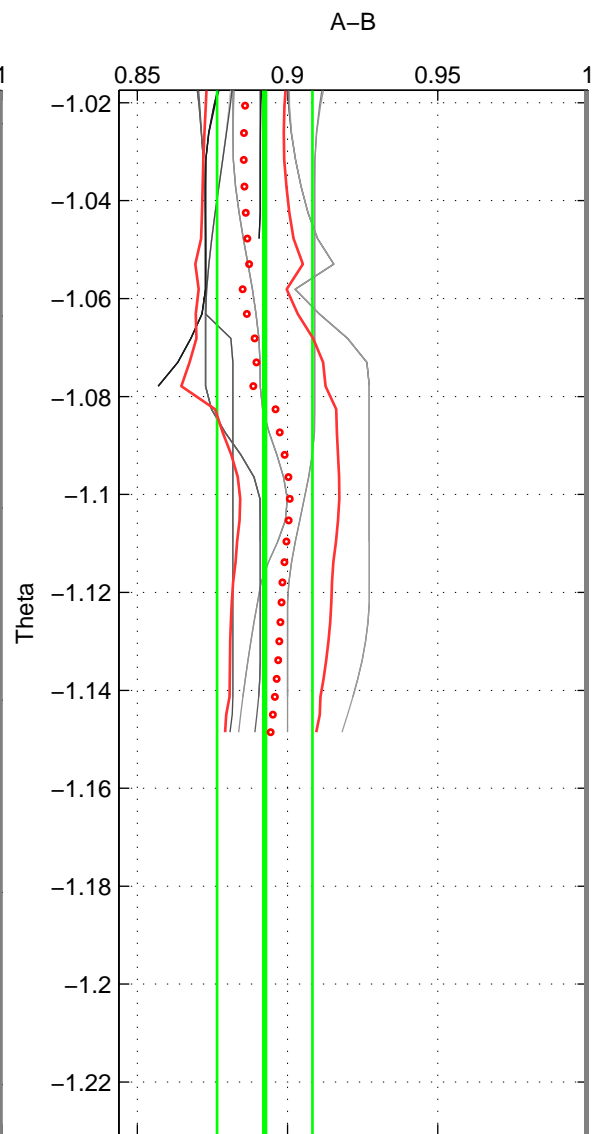

Cruise A (red). Date: Jul 1984 Cruisename: 1-06AQ19840719

Cruise B (blue). Date: Feb 1994 Cruisename: 70-58AA19940203

*** "Favourite" values are those of space 2.

	Offset	O.StDev	Ratio	R.Stdev	Rating
SIGMA:	-0.127	0.014	0.884	0.013	2
THETA:	-0.118	0.017	0.892	0.016	4
DEPTH:	-0.126	0.014	0.886	0.013	2
FAV.:	-0.118	0.017	0.892	0.016	4

Profiles of A: 7
 Profiles of B: 1
 Diff profs: 6
 WMoffset (A-B): -0.12714
 WMoffset stdev: 0.014202
 WMratio (A/B): 0.88442
 WMratio stdev: 0.012911

Quality (1-5): 2

Profiles of A: 7
 Profiles of B: 3
 Diff profs: 19
 WMoffset (A-B): -0.11832
 WMoffset stdev: 0.017457
 WMratio (A/B): 0.89243
 WMratio stdev: 0.01587

Quality (1-5): 4

Profiles of A: 7
 Profiles of B: 1
 Diff profs: 6
 WMoffset (A-B): -0.12587
 WMoffset stdev: 0.014119
 WMratio (A/B): 0.88557
 WMratio stdev: 0.012836

Quality (1-5): 2