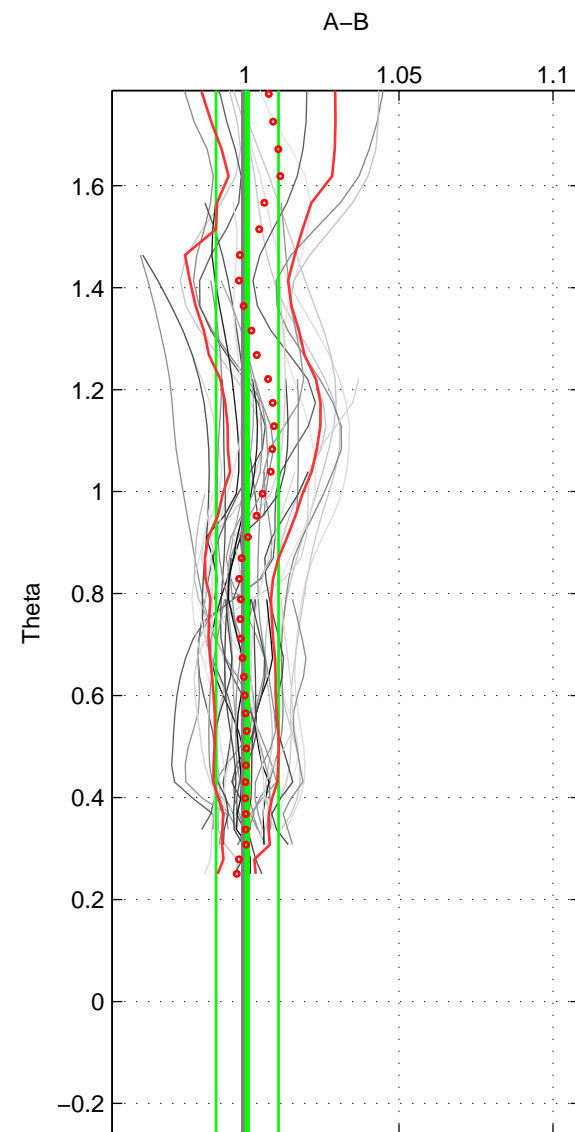

Cruise A (red). Date: Mar 2008 Cruisename: 129-06AQ20080210

Cruise B (blue). Date: Mar 2010 Cruisename: 256-33RO20100308

*** "Favourite" values are means of spaces 1 2 3.

	Offset	O.StDev	Ratio	R.Stdev	Rating
SIGMA:	0.004	0.025	1.002	0.011	5
THETA:	0.002	0.023	1.001	0.010	5
DEPTH:	0.035	0.013	1.016	0.006	5
FAV.:	0.013	0.020	1.006	0.009	5

Profiles of A: 9
 Profiles of B: 13
 Diff profs : 46
 WMoffset (A-B): 0.0036223
 WMoffset stdev: 0.024851
 WMratio (A/B): 1.0016
 WMratio stdev: 0.01106

Quality (1-5): 5

Profiles of A: 9
 Profiles of B: 13
 Diff profs : 46
 WMoffset (A-B): 0.001717
 WMoffset stdev: 0.022824
 WMratio (A/B): 1.0008
 WMratio stdev: 0.010132

Quality (1-5): 5

Profiles of A: 9
 Profiles of B: 13
 Diff profs : 46
 WMoffset (A-B): 0.034679
 WMoffset stdev: 0.013306
 WMratio (A/B): 1.0156
 WMratio stdev: 0.0060516

Quality (1-5): 5