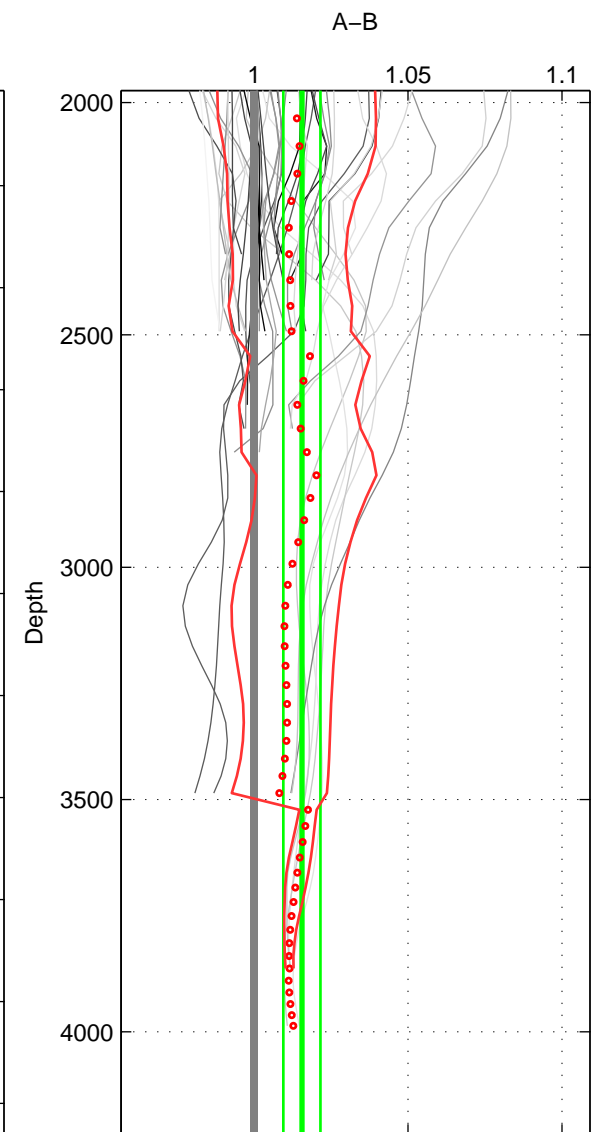

Cruise A (red). Date: Mar 2008 Cruisename: 129-06AQ20080210

Cruise B (blue). Date: Mar 2010 Cruisename: 256-33RO20100308

*** "Favourite" values are means of spaces 1 2 3.

	Offset	O.StDev	Ratio	R.Stdev	Rating
SIGMA:	0.004	0.025	1.002	0.011	5
THETA:	0.002	0.023	1.001	0.010	5
DEPTH:	0.035	0.013	1.016	0.006	5
FAV.:	0.013	0.020	1.006	0.009	5

Profiles of A: 9
 Profiles of B: 13
 Diff profs : 46
 WMoffset (A-B): 0.0036223
 WMoffset stdev: 0.024851
 WMratio (A/B): 1.0016
 WMratio stdev: 0.01106

Quality (1-5): 5

Profiles of A: 9
 Profiles of B: 13
 Diff profs : 46
 WMoffset (A-B): 0.001717
 WMoffset stdev: 0.022824
 WMratio (A/B): 1.0008
 WMratio stdev: 0.010132

Quality (1-5): 5

Profiles of A: 9
 Profiles of B: 13
 Diff profs : 46
 WMoffset (A-B): 0.034679
 WMoffset stdev: 0.013306
 WMratio (A/B): 1.0156
 WMratio stdev: 0.0060516

Quality (1-5): 5