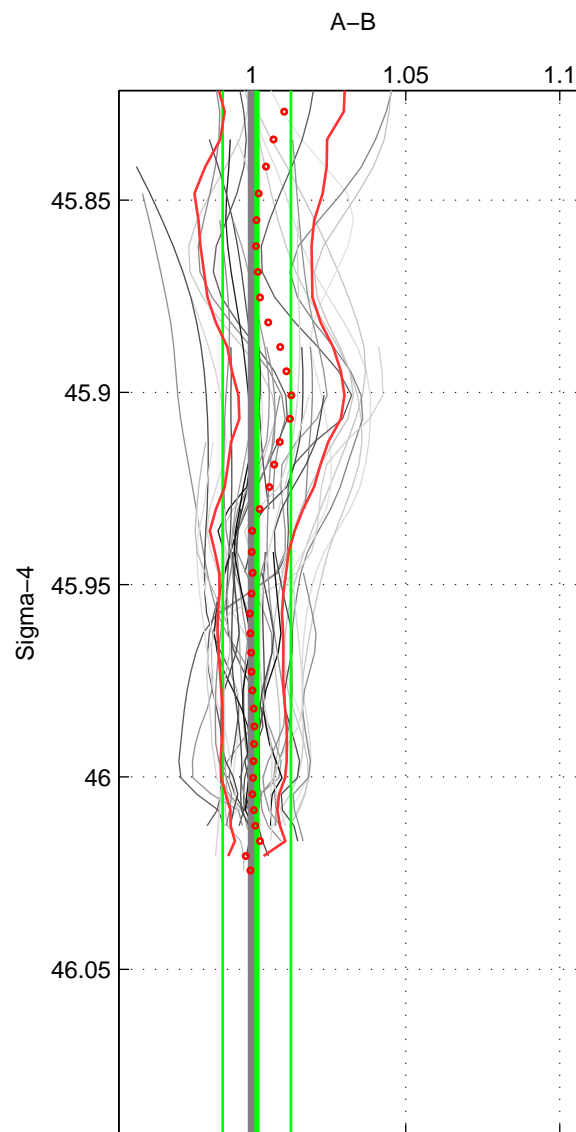

Cruise A (red). Date: Mar 2008 Cruisename: 129-06AQ20080210

Cruise B (blue). Date: Mar 2010 Cruisename: 256-33RO20100308

*** "Favourite" values are means of spaces 1 2 3.

	Offset	O.StDev	Ratio	R.Stdev	Rating
SIGMA:	0.004	0.025	1.002	0.011	5
THETA:	0.002	0.023	1.001	0.010	5
DEPTH:	0.035	0.013	1.016	0.006	5
FAV.:	0.013	0.020	1.006	0.009	5

Profiles of A: 9
 Profiles of B: 13
 Diff profs : 46
 WMoffset (A-B): 0.0036223
 WMoffset stdev: 0.024851
 WMratio (A/B): 1.0016
 WMratio stdev: 0.01106

Quality (1-5): 5

Profiles of A: 9
 Profiles of B: 13
 Diff profs : 46
 WMoffset (A-B): 0.001717
 WMoffset stdev: 0.022824
 WMratio (A/B): 1.0008
 WMratio stdev: 0.010132

Quality (1-5): 5

Profiles of A: 9
 Profiles of B: 13
 Diff profs : 46
 WMoffset (A-B): 0.034679
 WMoffset stdev: 0.013306
 WMratio (A/B): 1.0156
 WMratio stdev: 0.0060516

Quality (1-5): 5