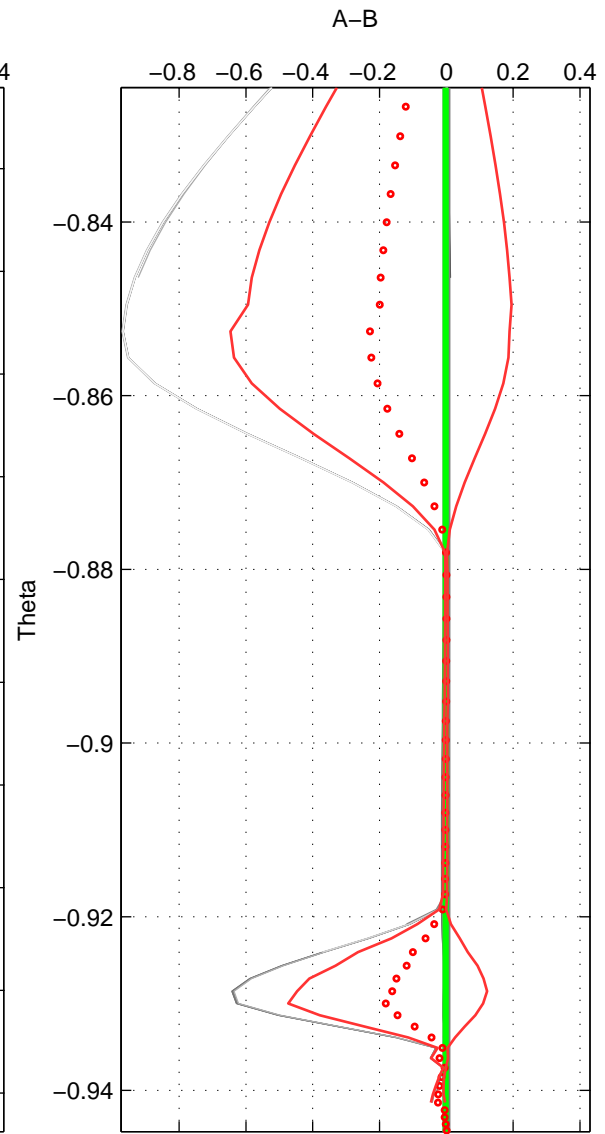

Cruise A (red). Date: Sep 1993 Cruisename: 3-06AQ19930806

Cruise B (blue). Date: Aug 1995 Cruisename: 4-06AQ19950707

*** "Favourite" values are means of spaces 1 2 3.

	Offset	O.StDev	Ratio	R.Stdev	Rating
SIGMA:	0.001	0.002	1.000	0.000	4
THETA:	-0.002	0.005	1.000	0.000	4
DEPTH:	0.001	0.003	1.000	0.000	4
FAV.:	-0.000	0.003	1.000	0.000	4

Profiles of A: 10
 Profiles of B: 13
 Diff profs : 45
 WMoffset (A-B): 0.00087894
 WMoffset stdev: 0.0015506
 WMratio (A/B): 1
 WMratio stdev: 4.4386e-05

Quality (1-5): 4

Profiles of A: 11
 Profiles of B: 13
 Diff profs : 47
 WMoffset (A-B): -0.0022528
 WMoffset stdev: 0.0049657
 WMratio (A/B): 0.99994
 WMratio stdev: 0.00014216

Quality (1-5): 4

Profiles of A: 10
 Profiles of B: 13
 Diff profs : 45
 WMoffset (A-B): 0.00075109
 WMoffset stdev: 0.0025615
 WMratio (A/B): 1
 WMratio stdev: 7.3344e-05

Quality (1-5): 4