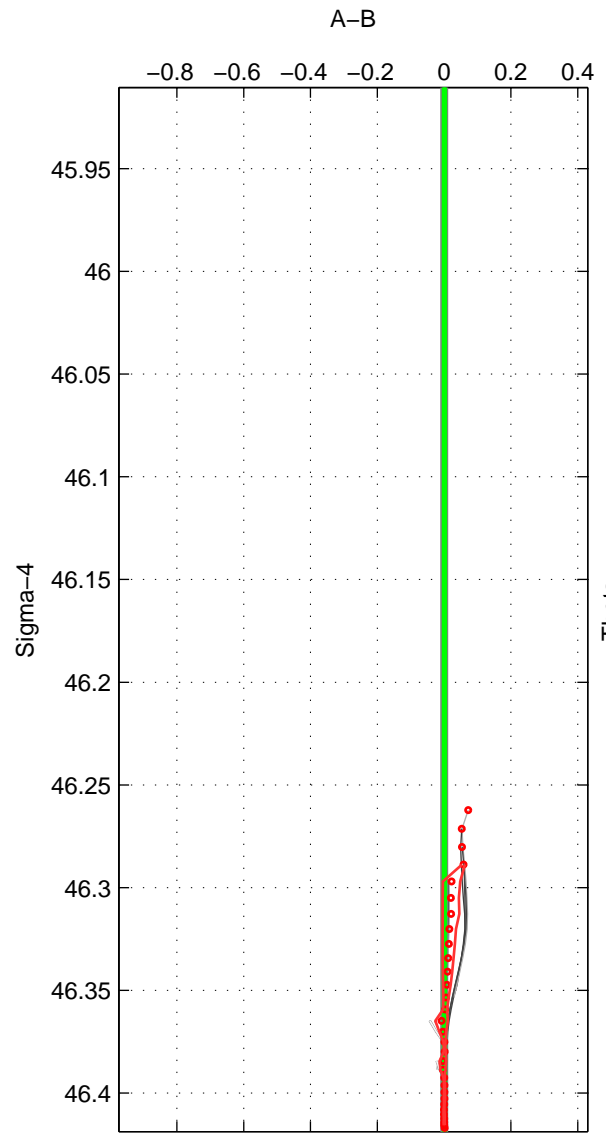

Cruise A (red). Date: Sep 1993 Cruisename: 3-06AQ19930806

Cruise B (blue). Date: Aug 1995 Cruisename: 4-06AQ19950707

*** "Favourite" values are means of spaces 1 2 3.

	Offset	O.StDev	Ratio	R.Stdev	Rating
SIGMA:	0.001	0.002	1.000	0.000	4
THETA:	-0.002	0.005	1.000	0.000	4
DEPTH:	0.001	0.003	1.000	0.000	4
FAV.:	-0.000	0.003	1.000	0.000	4

Profiles of A: 10
 Profiles of B: 13
 Diff profs : 45
 WMoffset (A-B): 0.00087894
 WMoffset stdev: 0.0015506
 WMratio (A/B): 1
 WMratio stdev: 4.4386e-05

Quality (1-5): 4

Profiles of A: 11
 Profiles of B: 13
 Diff profs : 47
 WMoffset (A-B): -0.0022528
 WMoffset stdev: 0.0049657
 WMratio (A/B): 0.99994
 WMratio stdev: 0.00014216

Quality (1-5): 4

Profiles of A: 10
 Profiles of B: 13
 Diff profs : 45
 WMoffset (A-B): 0.00075109
 WMoffset stdev: 0.0025615
 WMratio (A/B): 1
 WMratio stdev: 7.3344e-05

Quality (1-5): 4