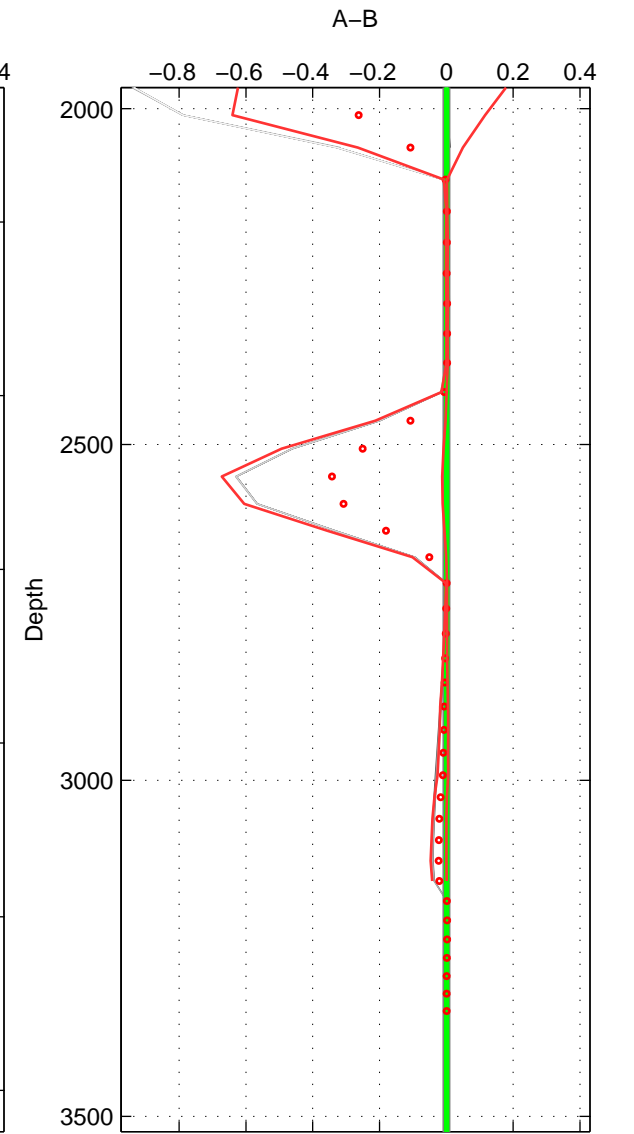

Cruise A (red). Date: Sep 1993 Cruisename: 3-06AQ19930806

Cruise B (blue). Date: Aug 1995 Cruisename: 4-06AQ19950707

*** "Favourite" values are means of spaces 1 2 3.

	Offset	O.StDev	Ratio	R.Stdev	Rating
SIGMA:	0.001	0.002	1.000	0.000	4
THETA:	-0.002	0.005	1.000	0.000	4
DEPTH:	0.001	0.003	1.000	0.000	4
FAV.:	-0.000	0.003	1.000	0.000	4

Profiles of A: 10
 Profiles of B: 13
 Diff profs : 45
 WMoffset (A-B): 0.00087894
 WMoffset stdev: 0.0015506
 WMratio (A/B): 1
 WMratio stdev: 4.4386e-05

Quality (1-5): 4

Profiles of A: 11
 Profiles of B: 13
 Diff profs : 47
 WMoffset (A-B): -0.0022528
 WMoffset stdev: 0.0049657
 WMratio (A/B): 0.99994
 WMratio stdev: 0.00014216

Quality (1-5): 4

Profiles of A: 10
 Profiles of B: 13
 Diff profs : 45
 WMoffset (A-B): 0.00075109
 WMoffset stdev: 0.0025615
 WMratio (A/B): 1
 WMratio stdev: 7.3344e-05

Quality (1-5): 4