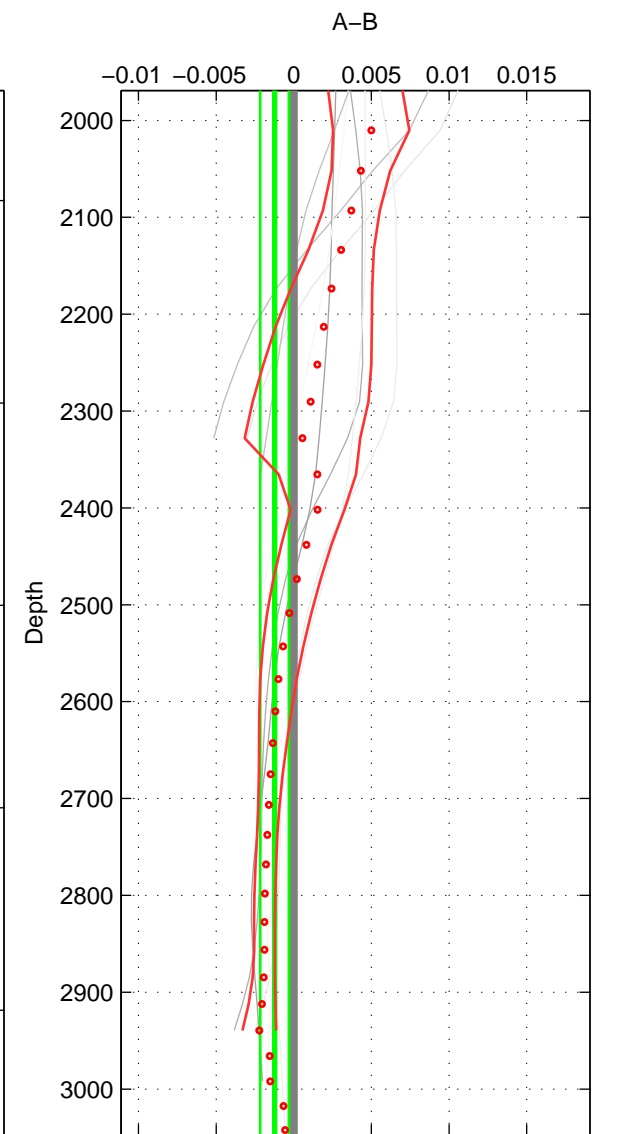

Cruise A (red). Date: Jul 1984 Cruisename: 1-06AQ19840719

Cruise B (blue). Date: May 1997 Cruisename: 96-58JH19970414

\*\*\* "Favourite" values are means of spaces 1 2.

	Offset	O.StDev	Ratio	R.Stdev	Rating
SIGMA:	0.004	0.003	1.000	0.000	4
THETA:	0.005	0.003	1.000	0.000	4
DEPTH:	-0.001	0.001	1.000	0.000	3
FAV.:	0.004	0.003	1.000	0.000	4

Profiles of A: 5  
 Profiles of B: 4  
 Diff profs : 13  
 WMoffset (A-B): 0.0039147  
 WMoffset stdev: 0.0032139  
 WMratio (A/B): 1.0001  
 WMratio stdev: 9.208e-05

Quality (1-5): 4

Profiles of A: 5  
 Profiles of B: 4  
 Diff profs : 13  
 WMoffset (A-B): 0.0049979  
 WMoffset stdev: 0.0029195  
 WMratio (A/B): 1.0001  
 WMratio stdev: 8.3645e-05

Quality (1-5): 4

Profiles of A: 5  
 Profiles of B: 4  
 Diff profs : 13  
 WMoffset (A-B): -0.0012368  
 WMoffset stdev: 0.00092652  
 WMratio (A/B): 0.99996  
 WMratio stdev: 2.6545e-05

Quality (1-5): 3