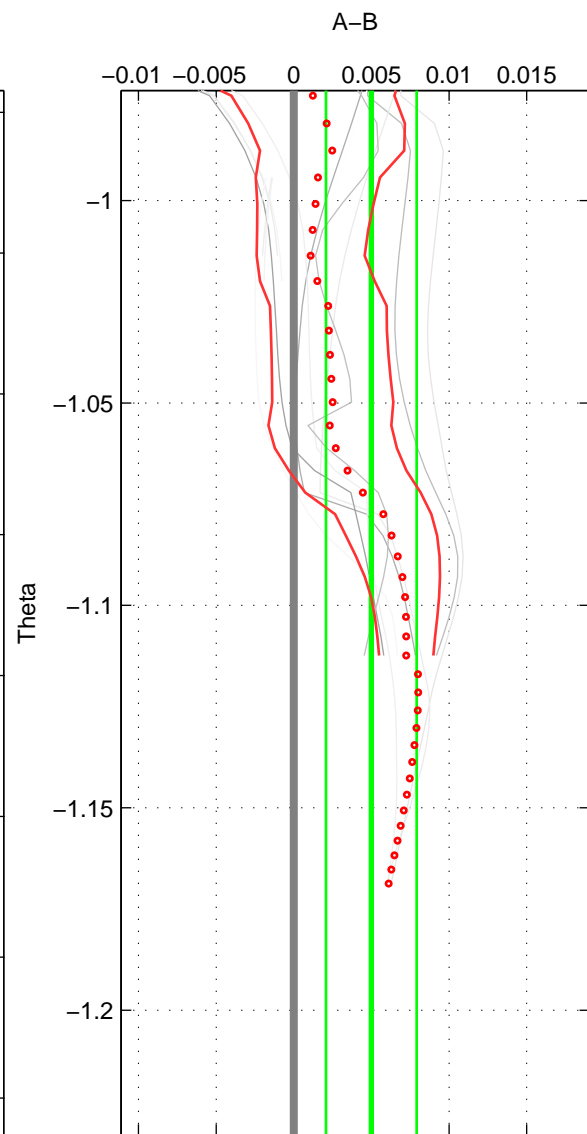

Cruise A (red). Date: Jul 1984 Cruisename: 1-06AQ19840719

Cruise B (blue). Date: May 1997 Cruisename: 96-58JH19970414

\*\*\* "Favourite" values are means of spaces 1 2.

	Offset	O.StDev	Ratio	R.Stdev	Rating
SIGMA:	0.004	0.003	1.000	0.000	4
THETA:	0.005	0.003	1.000	0.000	4
DEPTH:	-0.001	0.001	1.000	0.000	3
FAV.:	0.004	0.003	1.000	0.000	4

Profiles of A: 5  
 Profiles of B: 4  
 Diff profs : 13  
 WMoffset (A-B): 0.0039147  
 WMoffset stdev: 0.0032139  
 WMratio (A/B): 1.0001  
 WMratio stdev: 9.208e-05

Quality (1-5): 4

Profiles of A: 5  
 Profiles of B: 4  
 Diff profs : 13  
 WMoffset (A-B): 0.0049979  
 WMoffset stdev: 0.0029195  
 WMratio (A/B): 1.0001  
 WMratio stdev: 8.3645e-05

Quality (1-5): 4

Profiles of A: 5  
 Profiles of B: 4  
 Diff profs : 13  
 WMoffset (A-B): -0.0012368  
 WMoffset stdev: 0.00092652  
 WMratio (A/B): 0.99996  
 WMratio stdev: 2.6545e-05

Quality (1-5): 3