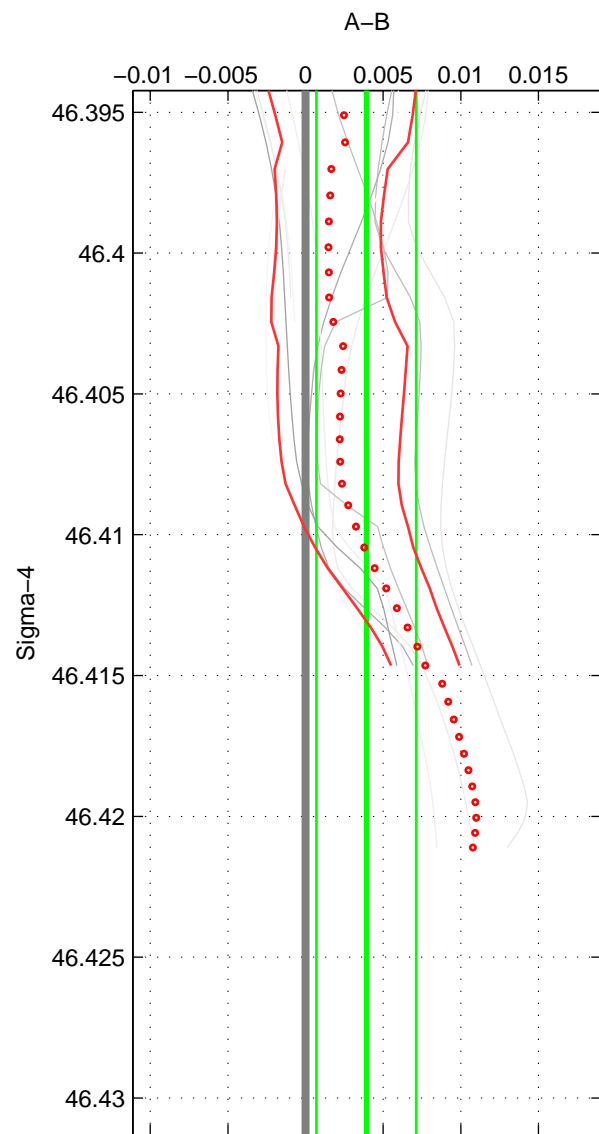

Cruise A (red). Date: Jul 1984 Cruisename: 1-06AQ19840719

Cruise B (blue). Date: May 1997 Cruisename: 96-58JH19970414

\*\*\* "Favourite" values are means of spaces 1 2.

	Offset	O.StDev	Ratio	R.Stdev	Rating
SIGMA:	0.004	0.003	1.000	0.000	4
THETA:	0.005	0.003	1.000	0.000	4
DEPTH:	-0.001	0.001	1.000	0.000	3
FAV.:	0.004	0.003	1.000	0.000	4

Profiles of A: 5  
 Profiles of B: 4  
 Diff profs : 13  
 WMoffset (A-B): 0.0039147  
 WMoffset stdev: 0.0032139  
 WMratio (A/B): 1.0001  
 WMratio stdev: 9.208e-05

Quality (1-5): 4

Profiles of A: 5  
 Profiles of B: 4  
 Diff profs : 13  
 WMoffset (A-B): 0.0049979  
 WMoffset stdev: 0.0029195  
 WMratio (A/B): 1.0001  
 WMratio stdev: 8.3645e-05

Quality (1-5): 4

Profiles of A: 5  
 Profiles of B: 4  
 Diff profs : 13  
 WMoffset (A-B): -0.0012368  
 WMoffset stdev: 0.00092652  
 WMratio (A/B): 0.99996  
 WMratio stdev: 2.6545e-05

Quality (1-5): 3