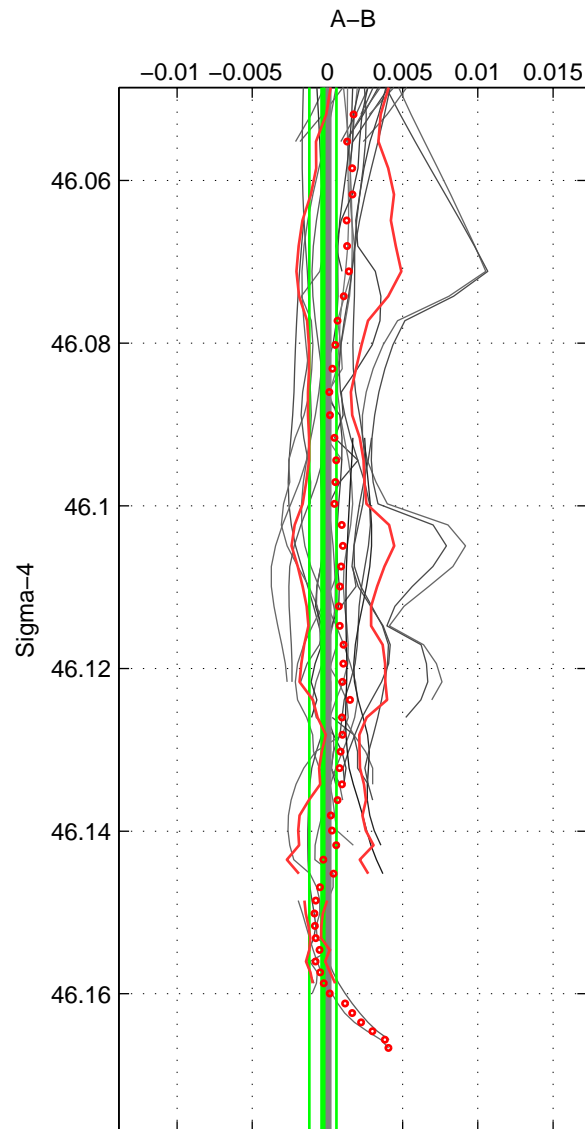

Cruise A (red). Date: Sep 1986 Cruisename: 117-06AQ19860627  
 Cruise B (blue). Date: Mar 2008 Cruisename: 129-06AQ20080210

\*\*\* "Favourite" values are means of spaces 1 2 3.

	Offset	O.StDev	Ratio	R.Stdev	Rating
SIGMA:	-0.000	0.001	1.000	0.000	5
THETA:	0.001	0.003	1.000	0.000	5
DEPTH:	0.001	0.003	1.000	0.000	5
FAV. :	0.001	0.002	1.000	0.000	5

Profiles of A: 13  
 Profiles of B: 32  
 Diff profs : 41  
 WMoffset (A-B): -0.00030125  
 WMoffset stdev: 0.00090247  
 WMratio (A/B): 0.99999  
 WMratio stdev: 2.6045e-05

Quality (1-5): 5

Profiles of A: 13  
 Profiles of B: 32  
 Diff profs : 52  
 WMoffset (A-B): 0.0012282  
 WMoffset stdev: 0.0029519  
 WMratio (A/B): 1  
 WMratio stdev: 8.5155e-05

Quality (1-5): 5

Profiles of A: 28  
 Profiles of B: 32  
 Diff profs : 100  
 WMoffset (A-B): 0.000732  
 WMoffset stdev: 0.002626  
 WMratio (A/B): 1  
 WMratio stdev: 7.578e-05

Quality (1-5): 5