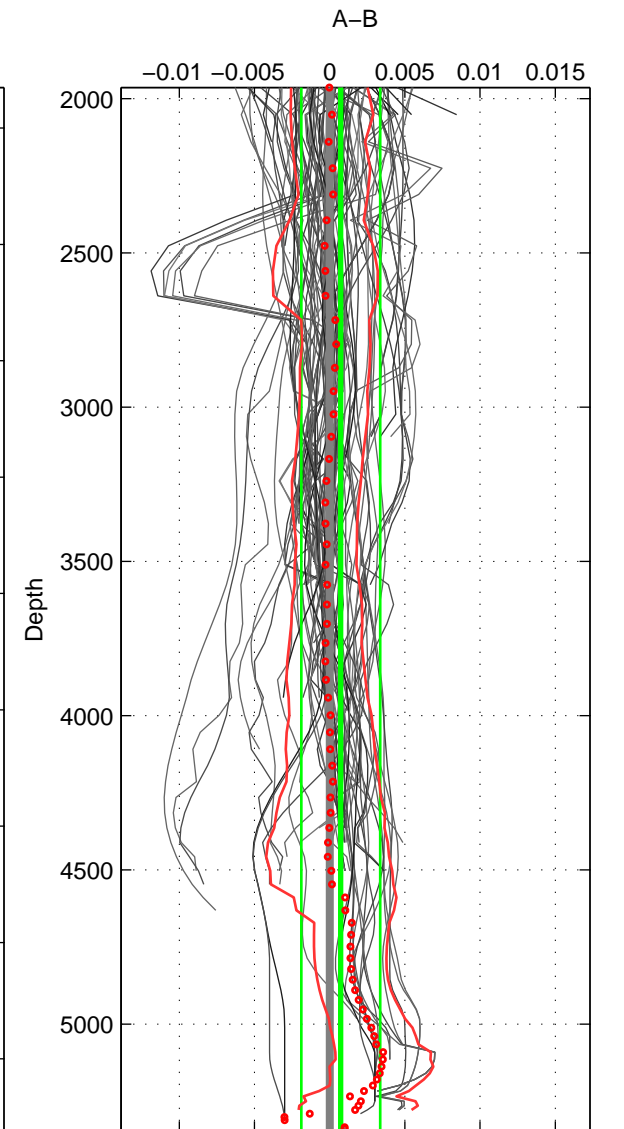

Cruise A (red). Date: Sep 1986 Cruisename: 117-06AQ19860627  
 Cruise B (blue). Date: Mar 2008 Cruisename: 129-06AQ20080210

\*\*\* "Favourite" values are means of spaces 1 2 3.

	Offset	O.StDev	Ratio	R.Stdev	Rating
SIGMA:	-0.000	0.001	1.000	0.000	5
THETA:	0.001	0.003	1.000	0.000	5
DEPTH:	0.001	0.003	1.000	0.000	5
FAV. :	0.001	0.002	1.000	0.000	5

Profiles of A: 13  
 Profiles of B: 32  
 Diff profs : 41  
 WMoffset (A-B): -0.00030125  
 WMoffset stdev: 0.00090247  
 WMratio (A/B): 0.99999  
 WMratio stdev: 2.6045e-05

Quality (1-5): 5

Profiles of A: 13  
 Profiles of B: 32  
 Diff profs : 52  
 WMoffset (A-B): 0.0012282  
 WMoffset stdev: 0.0029519  
 WMratio (A/B): 1  
 WMratio stdev: 8.5155e-05

Quality (1-5): 5

Profiles of A: 28  
 Profiles of B: 32  
 Diff profs : 100  
 WMoffset (A-B): 0.000732  
 WMoffset stdev: 0.002626  
 WMratio (A/B): 1  
 WMratio stdev: 7.578e-05

Quality (1-5): 5