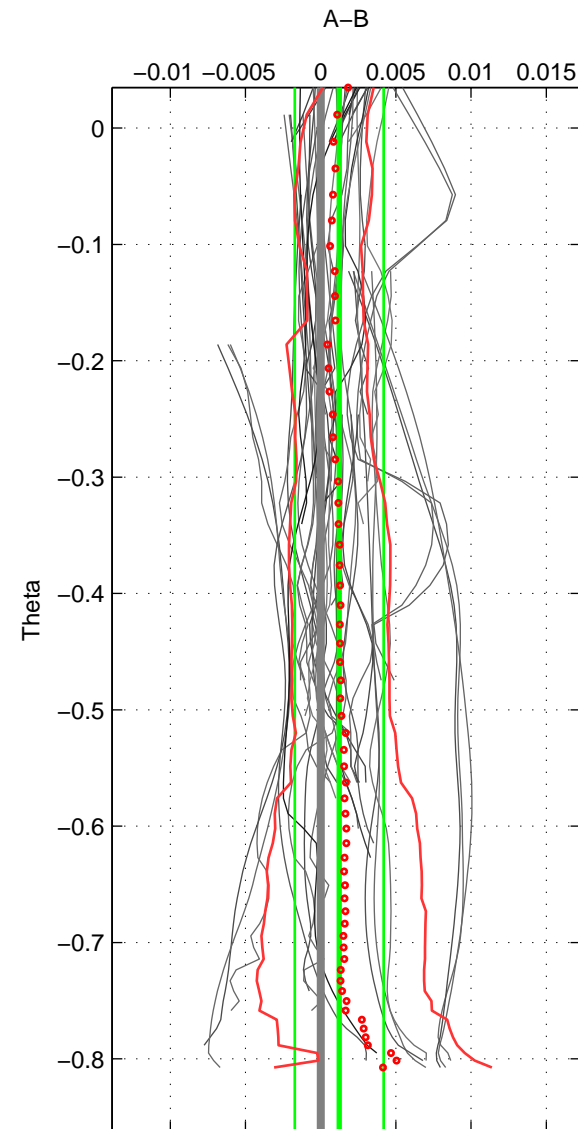

Cruise A (red). Date: Sep 1986 Cruisename: 117-06AQ19860627  
 Cruise B (blue). Date: Mar 2008 Cruisename: 129-06AQ20080210

\*\*\* "Favourite" values are means of spaces 1 2 3.

	Offset	O.StDev	Ratio	R.Stdev	Rating
SIGMA:	-0.000	0.001	1.000	0.000	5
THETA:	0.001	0.003	1.000	0.000	5
DEPTH:	0.001	0.003	1.000	0.000	5
FAV. :	0.001	0.002	1.000	0.000	5

Profiles of A: 13  
 Profiles of B: 32  
 Diff profs : 41  
 WMoffset (A-B): -0.00030125  
 WMoffset stdev: 0.00090247  
 WMratio (A/B): 0.99999  
 WMratio stdev: 2.6045e-05

Quality (1-5): 5

Profiles of A: 13  
 Profiles of B: 32  
 Diff profs : 52  
 WMoffset (A-B): 0.0012282  
 WMoffset stdev: 0.0029519  
 WMratio (A/B): 1  
 WMratio stdev: 8.5155e-05

Quality (1-5): 5

Profiles of A: 28  
 Profiles of B: 32  
 Diff profs : 100  
 WMoffset (A-B): 0.000732  
 WMoffset stdev: 0.002626  
 WMratio (A/B): 1  
 WMratio stdev: 7.578e-05

Quality (1-5): 5