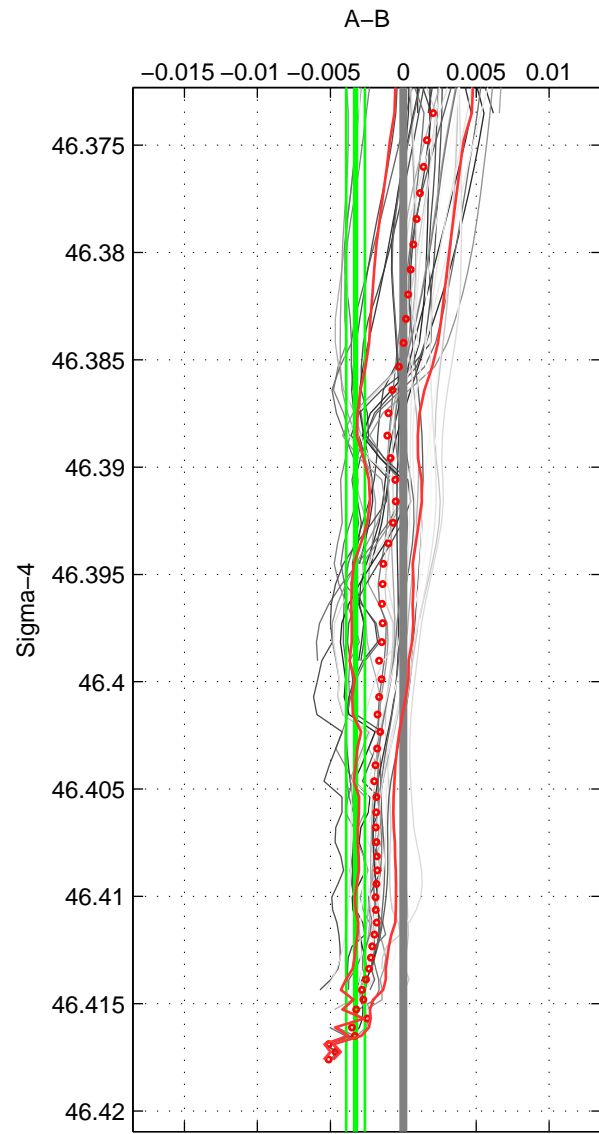

Cruise A (red). Date: Jul 1987 Cruisename: 2-06AQ19870704

Cruise B (blue). Date: Aug 2007 Cruisename: 6-06AQ20070728

\*\*\* "Favourite" values are means of spaces 1 2 3.

	Offset	O.StDev	Ratio	R.Stdev	Rating
SIGMA:	-0.003	0.001	1.000	0.000	5
THETA:	-0.002	0.003	1.000	0.000	5
DEPTH:	0.000	0.001	1.000	0.000	5
FAV.:	-0.002	0.001	1.000	0.000	5

Profiles of A: 9  
 Profiles of B: 8  
 Diff profs: 40  
 WMoffset (A-B): -0.0032743  
 WMoffset stdev: 0.00064169  
 WMratio (A/B): 0.99991  
 WMratio stdev: 1.8364e-05

Quality (1-5): 5

Profiles of A: 9  
 Profiles of B: 8  
 Diff profs: 40  
 WMoffset (A-B): -0.0022921  
 WMoffset stdev: 0.0028046  
 WMratio (A/B): 0.99993  
 WMratio stdev: 8.0298e-05

Quality (1-5): 5

Profiles of A: 9  
 Profiles of B: 8  
 Diff profs: 40  
 WMoffset (A-B): 0.0004468  
 WMoffset stdev: 0.0010535  
 WMratio (A/B): 1  
 WMratio stdev: 3.015e-05

Quality (1-5): 5