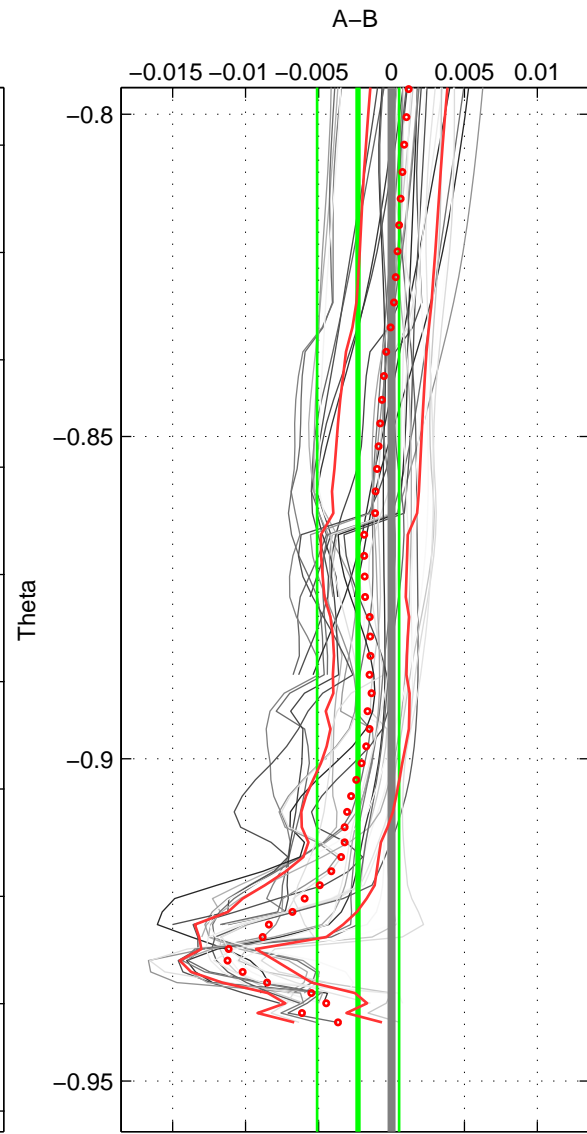

Cruise A (red). Date: Jul 1987 Cruisename: 2-06AQ19870704

Cruise B (blue). Date: Aug 2007 Cruisename: 6-06AQ20070728

\*\*\* "Favourite" values are means of spaces 1 2 3.

	Offset	O.StDev	Ratio	R.Stdev	Rating
SIGMA:	-0.003	0.001	1.000	0.000	5
THETA:	-0.002	0.003	1.000	0.000	5
DEPTH:	0.000	0.001	1.000	0.000	5
FAV.:	-0.002	0.001	1.000	0.000	5

Profiles of A: 9  
 Profiles of B: 8  
 Diff profs: 40  
 WMoffset (A-B): -0.0032743  
 WMoffset stdev: 0.00064169  
 WMratio (A/B): 0.99991  
 WMratio stdev: 1.8364e-05

Quality (1-5): 5

Profiles of A: 9  
 Profiles of B: 8  
 Diff profs: 40  
 WMoffset (A-B): -0.0022921  
 WMoffset stdev: 0.0028046  
 WMratio (A/B): 0.99993  
 WMratio stdev: 8.0298e-05

Quality (1-5): 5

Profiles of A: 9  
 Profiles of B: 8  
 Diff profs: 40  
 WMoffset (A-B): 0.0004468  
 WMoffset stdev: 0.0010535  
 WMratio (A/B): 1  
 WMratio stdev: 3.015e-05

Quality (1-5): 5