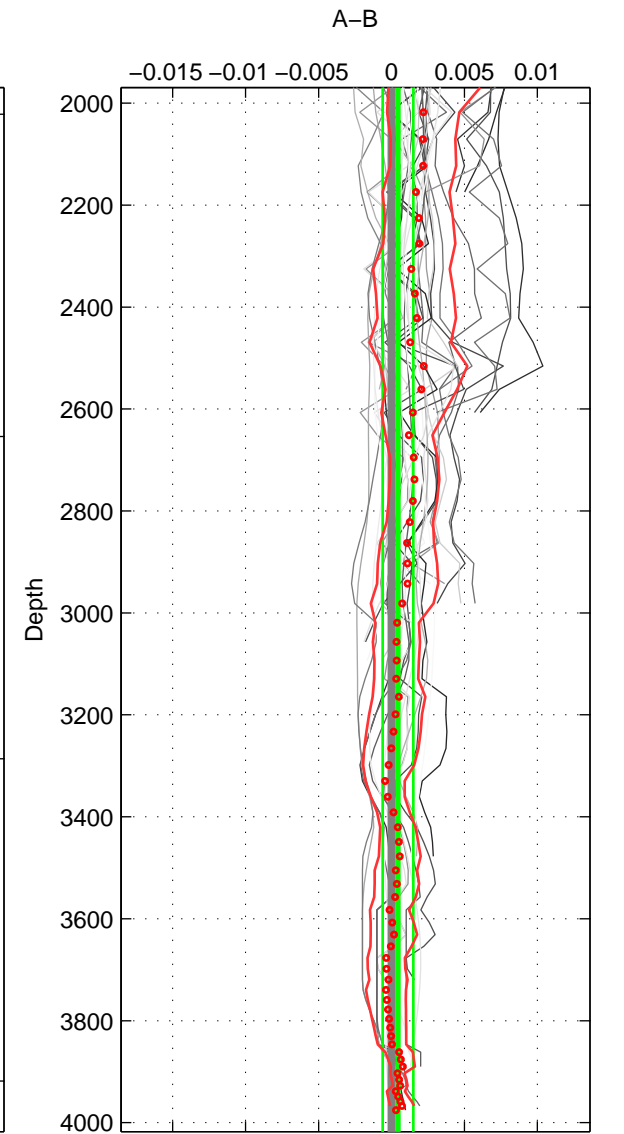

Cruise A (red). Date: Jul 1987 Cruisename: 2-06AQ19870704

Cruise B (blue). Date: Aug 2007 Cruisename: 6-06AQ20070728

\*\*\* "Favourite" values are means of spaces 1 2 3.

	Offset	O.StDev	Ratio	R.Stdev	Rating
SIGMA:	-0.003	0.001	1.000	0.000	5
THETA:	-0.002	0.003	1.000	0.000	5
DEPTH:	0.000	0.001	1.000	0.000	5
FAV.:	-0.002	0.001	1.000	0.000	5

Profiles of A: 9  
 Profiles of B: 8  
 Diff profs: 40  
 WMoffset (A-B): -0.0032743  
 WMoffset stdev: 0.00064169  
 WMratio (A/B): 0.99991  
 WMratio stdev: 1.8364e-05

Quality (1-5): 5

Profiles of A: 9  
 Profiles of B: 8  
 Diff profs: 40  
 WMoffset (A-B): -0.0022921  
 WMoffset stdev: 0.0028046  
 WMratio (A/B): 0.99993  
 WMratio stdev: 8.0298e-05

Quality (1-5): 5

Profiles of A: 9  
 Profiles of B: 8  
 Diff profs: 40  
 WMoffset (A-B): 0.0004468  
 WMoffset stdev: 0.0010535  
 WMratio (A/B): 1  
 WMratio stdev: 3.015e-05

Quality (1-5): 5