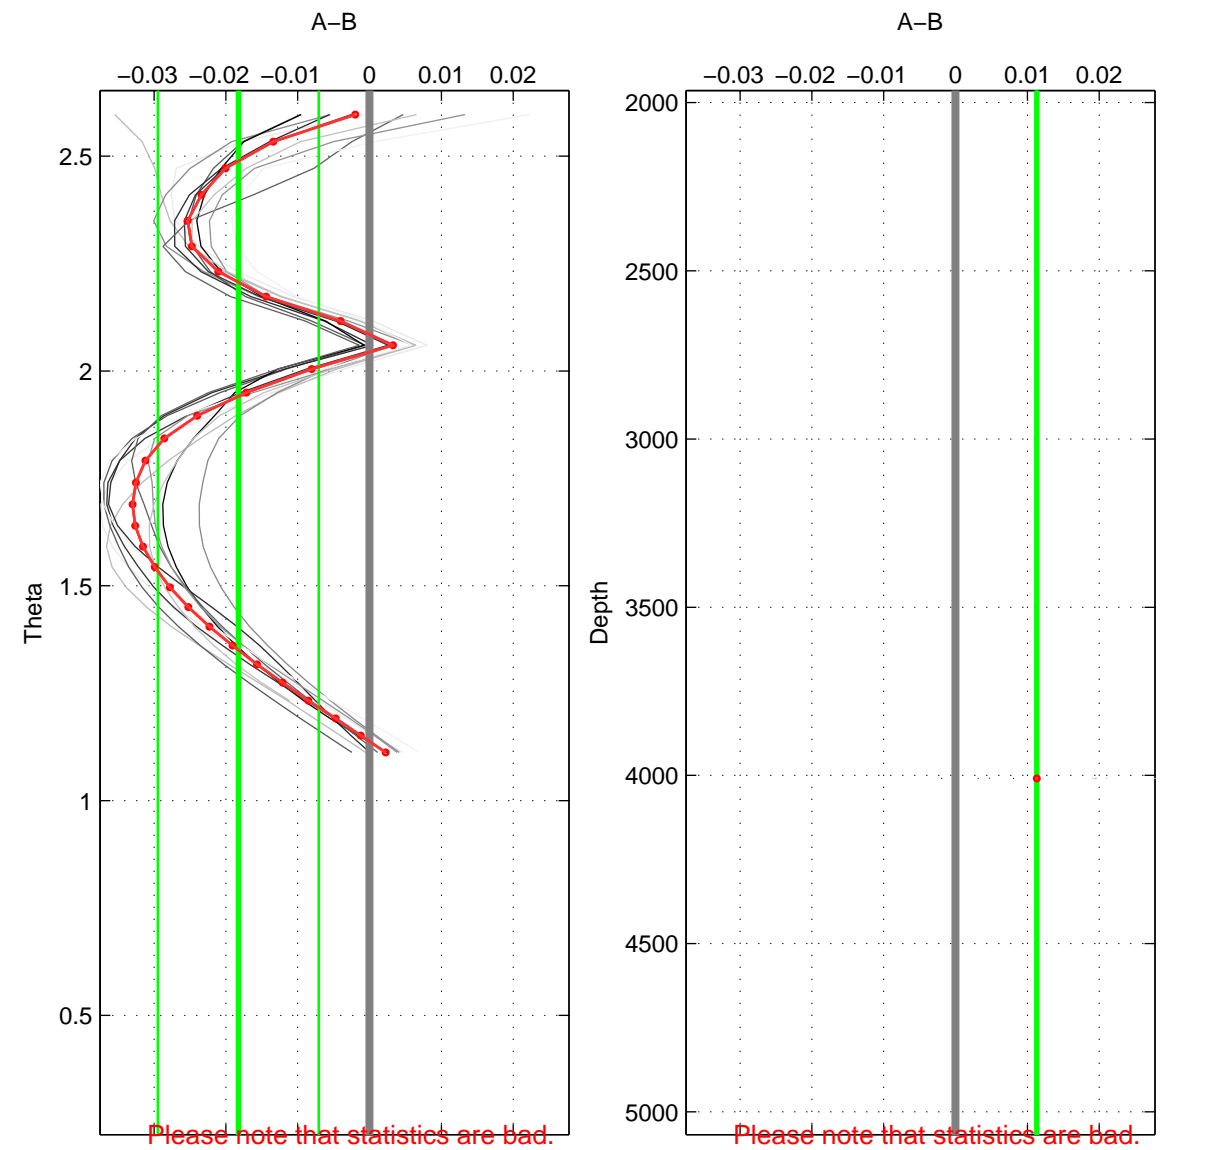

Cruise A (red). Date: Sep 2006 Cruisename: 127-06AQ20060825

Cruise B (blue). Date: Nov 2004 Cruisename: 322-90AV20041104

\*\*\* "Favourite" values are means of spaces 2 3.

	Offset	O.StDev	Ratio	R.Stdev	Rating
SIGMA:	NaN	NaN	NaN	NaN	NaN
THETA:	-0.018	0.011	0.999	0.000	2
DEPTH:	0.011	0.000	1.000	0.000	2
FAV.:	-0.003	0.006	1.000	0.000	2

Profiles of A: 1  
 Profiles of B: 22  
 Diff profs : 11  
 WMoffset (A-B): -0.01827  
 WMoffset stdev: 0.011201  
 WMratio (A/B): 0.99948  
 WMratio stdev: 0.00032171

Quality (1-5): 2

Profiles of A: 1  
 Profiles of B: 22  
 Diff profs : 10  
 WMoffset (A-B): 0.011307  
 WMoffset stdev: 0  
 WMratio (A/B): 1.0003  
 WMratio stdev: 0

Quality (1-5): 2