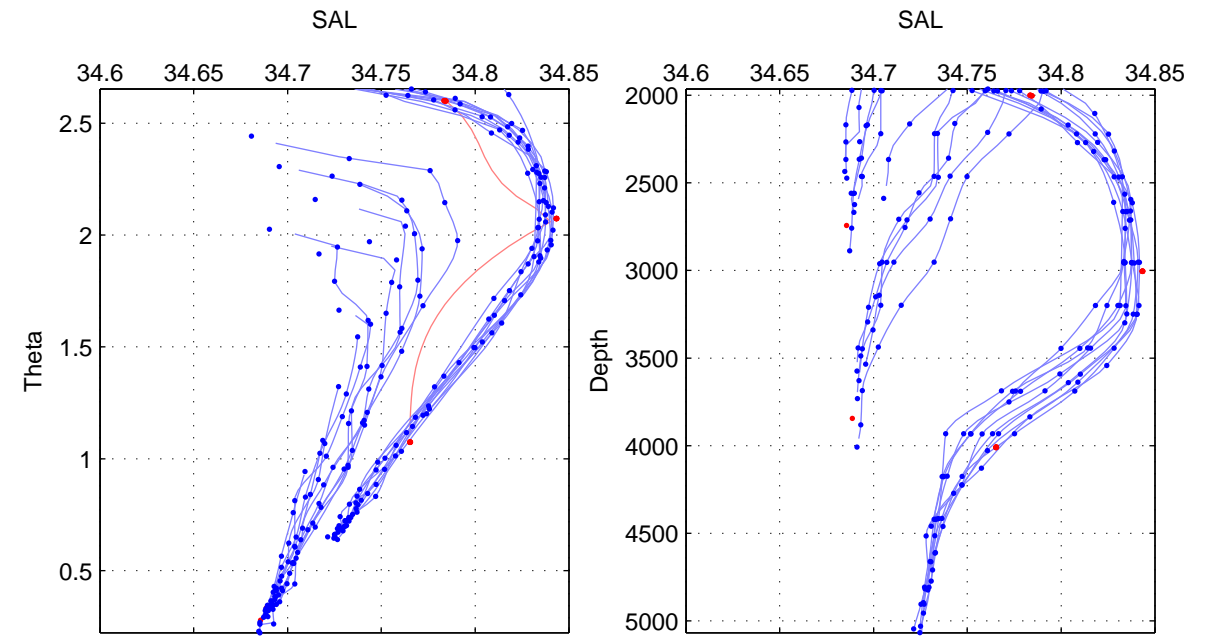

Cruise A (red). Date: Sep 2006 Cruisename: 127-06AQ20060825

Cruise B (blue). Date: Nov 2004 Cruisename: 322-90AV20041104

\*\*\* "Favourite" values are means of spaces 2 3.

	Offset	O.StDev	Ratio	R.Stdev	Rating
SIGMA:	NaN	NaN	NaN	NaN	NaN
THETA:	-0.018	0.011	0.999	0.000	2
DEPTH:	0.011	0.000	1.000	0.000	2
FAV.:	-0.003	0.006	1.000	0.000	2

Profiles of A: 1  
 Profiles of B: 22  
 Diff profs : 11  
 WMoffset (A-B): -0.01827  
 WMoffset stdev: 0.011201  
 WMratio (A/B): 0.99948  
 WMratio stdev: 0.00032171

Quality (1-5): 2

Profiles of A: 1  
 Profiles of B: 22  
 Diff profs : 10  
 WMoffset (A-B): 0.011307  
 WMoffset stdev: 0  
 WMratio (A/B): 1.0003  
 WMratio stdev: 0

Quality (1-5): 2