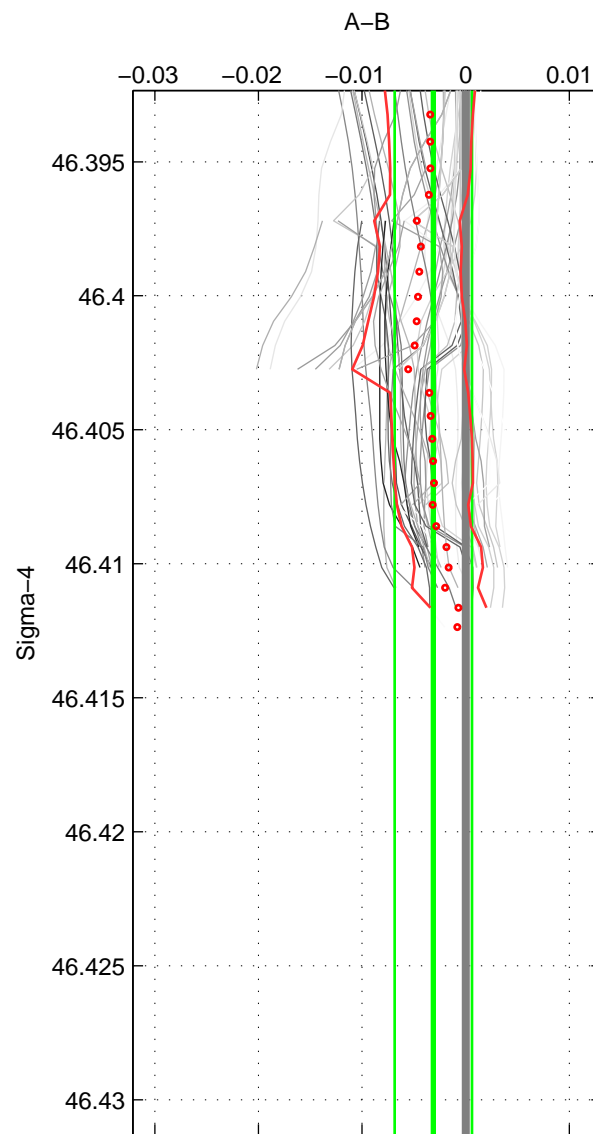

Cruise A (red). Date: Jul 1984 Cruisename: 1-06AQ19840719  
 Cruise B (blue). Date: Jun 2002 Cruisename: 49-316N20020530

\*\*\* "Favourite" values are those of space 3.

	Offset	O.StDev	Ratio	R.Stdev	Rating
SIGMA:	-0.003	0.004	1.000	0.000	3
THETA:	-0.003	0.004	1.000	0.000	3
DEPTH:	-0.006	0.003	1.000	0.000	4
FAV. :	-0.006	0.003	1.000	0.000	4

Profiles of A: 7  
 Profiles of B: 9  
 Diff profs : 53  
 WMoffset (A-B): -0.0031268  
 WMoffset stdev: 0.0037381  
 WMratio (A/B): 0.99991  
 WMratio stdev: 0.00010707

Quality (1-5): 3

Profiles of A: 7  
 Profiles of B: 9  
 Diff profs : 51  
 WMoffset (A-B): -0.0026034  
 WMoffset stdev: 0.0037277  
 WMratio (A/B): 0.99993  
 WMratio stdev: 0.00010678

Quality (1-5): 3

Profiles of A: 7  
 Profiles of B: 9  
 Diff profs : 53  
 WMoffset (A-B): -0.0057935  
 WMoffset stdev: 0.0032939  
 WMratio (A/B): 0.99983  
 WMratio stdev: 9.4345e-05

Quality (1-5): 4