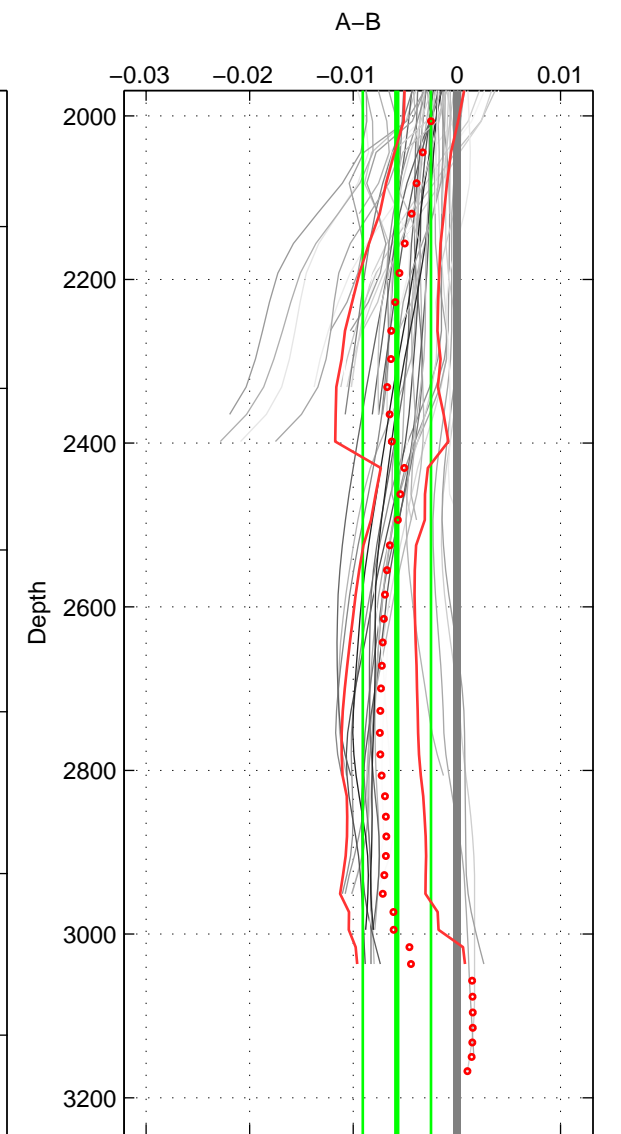

Cruise A (red). Date: Jul 1984 Cruisename: 1-06AQ19840719  
 Cruise B (blue). Date: Jun 2002 Cruisename: 49-316N20020530

\*\*\* "Favourite" values are those of space 3.

	Offset	O.StDev	Ratio	R.Stdev	Rating
SIGMA:	-0.003	0.004	1.000	0.000	3
THETA:	-0.003	0.004	1.000	0.000	3
DEPTH:	-0.006	0.003	1.000	0.000	4
FAV. :	-0.006	0.003	1.000	0.000	4

Profiles of A: 7  
 Profiles of B: 9  
 Diff profs : 53  
 WMoffset (A-B): -0.0031268  
 WMoffset stdev: 0.0037381  
 WMratio (A/B): 0.99991  
 WMratio stdev: 0.00010707

Quality (1-5): 3

Profiles of A: 7  
 Profiles of B: 9  
 Diff profs : 51  
 WMoffset (A-B): -0.0026034  
 WMoffset stdev: 0.0037277  
 WMratio (A/B): 0.99993  
 WMratio stdev: 0.00010678

Quality (1-5): 3

Profiles of A: 7  
 Profiles of B: 9  
 Diff profs : 53  
 WMoffset (A-B): -0.0057935  
 WMoffset stdev: 0.0032939  
 WMratio (A/B): 0.99983  
 WMratio stdev: 9.4345e-05

Quality (1-5): 4