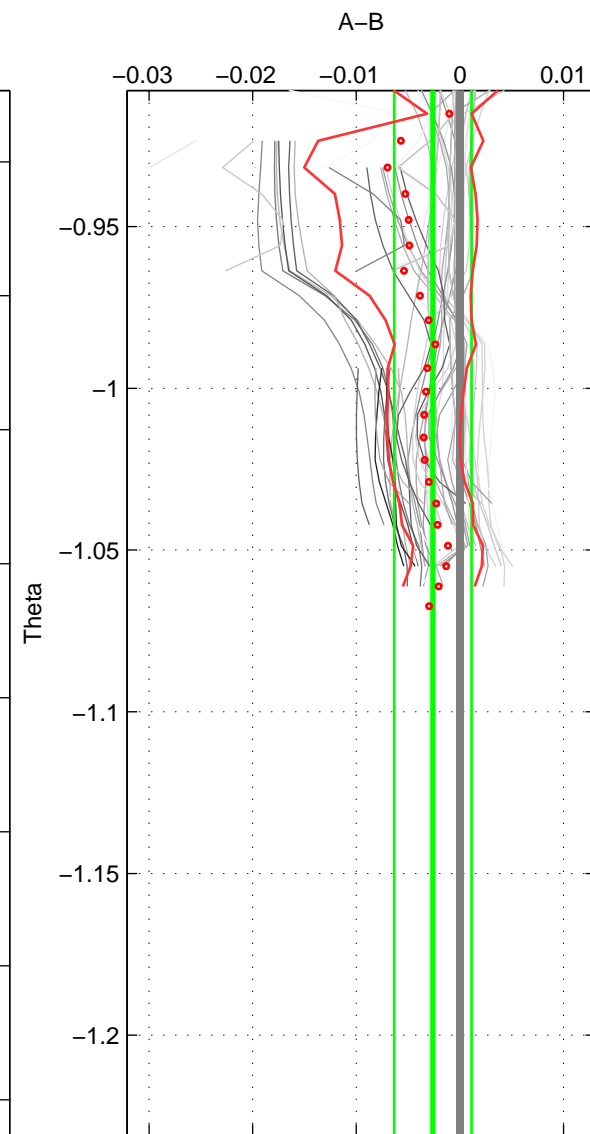

Cruise A (red). Date: Jul 1984 Cruisename: 1-06AQ19840719  
 Cruise B (blue). Date: Jun 2002 Cruisename: 49-316N20020530

\*\*\* "Favourite" values are those of space 3.

	Offset	O.StDev	Ratio	R.Stdev	Rating
SIGMA:	-0.003	0.004	1.000	0.000	3
THETA:	-0.003	0.004	1.000	0.000	3
DEPTH:	-0.006	0.003	1.000	0.000	4
FAV. :	-0.006	0.003	1.000	0.000	4

Profiles of A: 7  
 Profiles of B: 9  
 Diff profs : 53  
 WMoffset (A-B): -0.0031268  
 WMoffset stdev: 0.0037381  
 WMratio (A/B): 0.99991  
 WMratio stdev: 0.00010707

Quality (1-5): 3

Profiles of A: 7  
 Profiles of B: 9  
 Diff profs : 51  
 WMoffset (A-B): -0.0026034  
 WMoffset stdev: 0.0037277  
 WMratio (A/B): 0.99993  
 WMratio stdev: 0.00010678

Quality (1-5): 3

Profiles of A: 7  
 Profiles of B: 9  
 Diff profs : 53  
 WMoffset (A-B): -0.0057935  
 WMoffset stdev: 0.0032939  
 WMratio (A/B): 0.99983  
 WMratio stdev: 9.4345e-05

Quality (1-5): 4