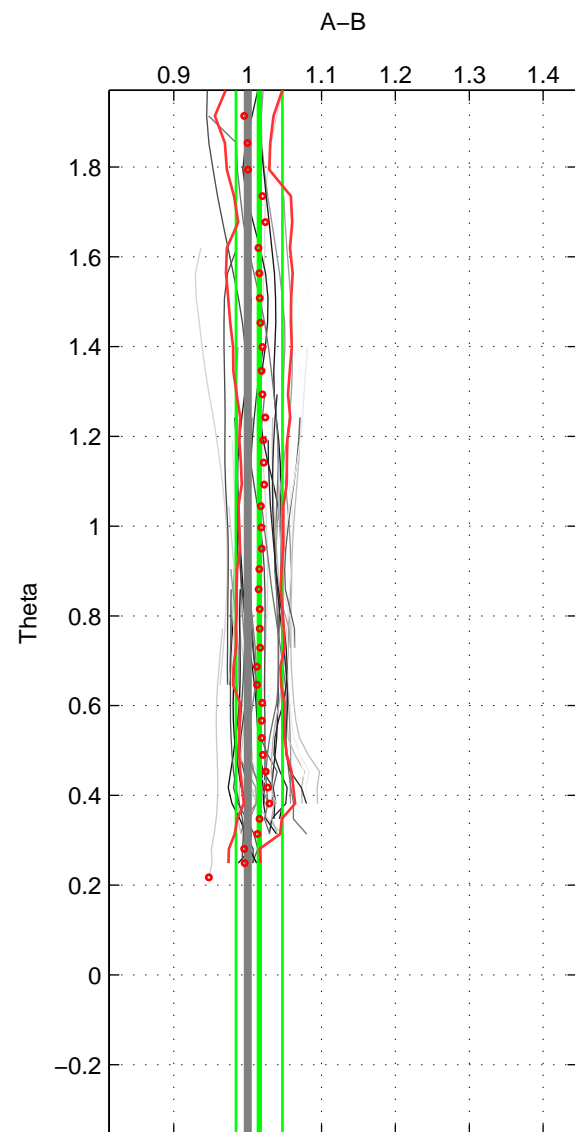

Cruise A (red). Date: Dec 2010 Cruisename: 130-06AQ20101128  
 Cruise B (blue). Date: Nov 2004 Cruisename: 322-90AV20041104

\*\*\* "Favourite" values are means of spaces 1 2.

	Offset	O.StDev	Ratio	R.Stdev	Rating
SIGMA:	2.777	3.829	1.027	0.036	5
THETA:	1.637	3.331	1.016	0.031	5
DEPTH:	6.219	2.835	1.055	0.026	4
FAV.:	2.207	3.580	1.021	0.034	5

Profiles of A: 8  
 Profiles of B: 11  
 Diff profs: 38  
 WMoffset (A-B): 2.7766  
 WMoffset stdev: 3.8292  
 WMratio (A/B): 1.0266  
 WMratio stdev: 0.035986

Quality (1-5): 5

Profiles of A: 8  
 Profiles of B: 11  
 Diff profs: 38  
 WMoffset (A-B): 1.637  
 WMoffset stdev: 3.3311  
 WMratio (A/B): 1.0158  
 WMratio stdev: 0.031447

Quality (1-5): 5

Profiles of A: 8  
 Profiles of B: 11  
 Diff profs: 38  
 WMoffset (A-B): 6.2188  
 WMoffset stdev: 2.8349  
 WMratio (A/B): 1.0545  
 WMratio stdev: 0.025571

Quality (1-5): 4