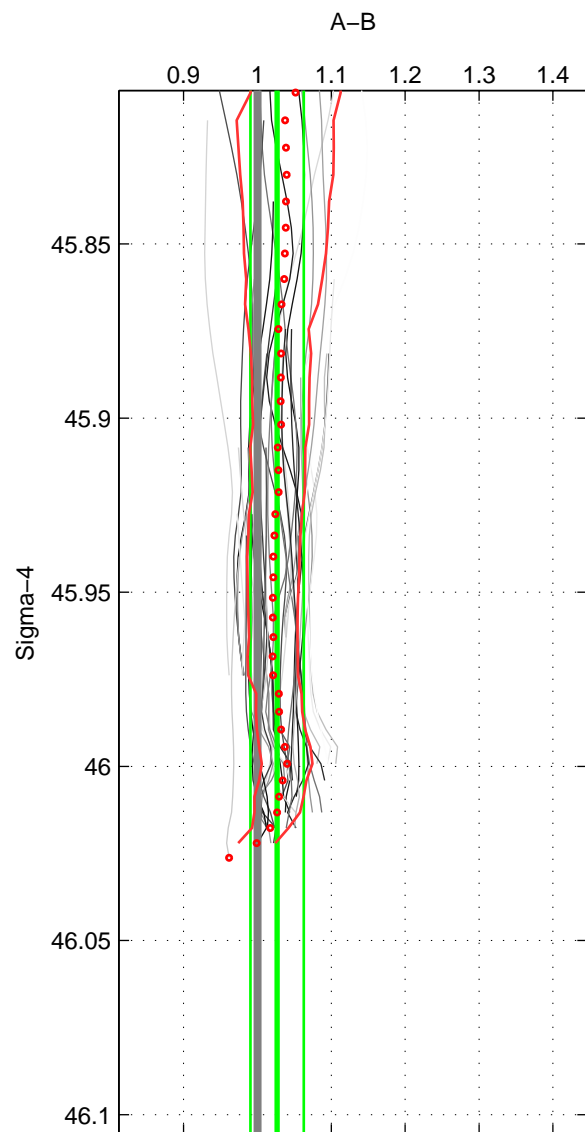

Cruise A (red). Date: Dec 2010 Cruisename: 130-06AQ20101128  
 Cruise B (blue). Date: Nov 2004 Cruisename: 322-90AV20041104

\*\*\* "Favourite" values are means of spaces 1 2.

	Offset	O.StDev	Ratio	R.Stdev	Rating
SIGMA:	2.777	3.829	1.027	0.036	5
THETA:	1.637	3.331	1.016	0.031	5
DEPTH:	6.219	2.835	1.055	0.026	4
FAV.:	2.207	3.580	1.021	0.034	5

Profiles of A: 8  
 Profiles of B: 11  
 Diff profs: 38  
 WMoffset (A-B): 2.7766  
 WMoffset stdev: 3.8292  
 WMratio (A/B): 1.0266  
 WMratio stdev: 0.035986

Quality (1-5): 5

Profiles of A: 8  
 Profiles of B: 11  
 Diff profs: 38  
 WMoffset (A-B): 1.637  
 WMoffset stdev: 3.3311  
 WMratio (A/B): 1.0158  
 WMratio stdev: 0.031447

Quality (1-5): 5

Profiles of A: 8  
 Profiles of B: 11  
 Diff profs: 38  
 WMoffset (A-B): 6.2188  
 WMoffset stdev: 2.8349  
 WMratio (A/B): 1.0545  
 WMratio stdev: 0.025571

Quality (1-5): 4