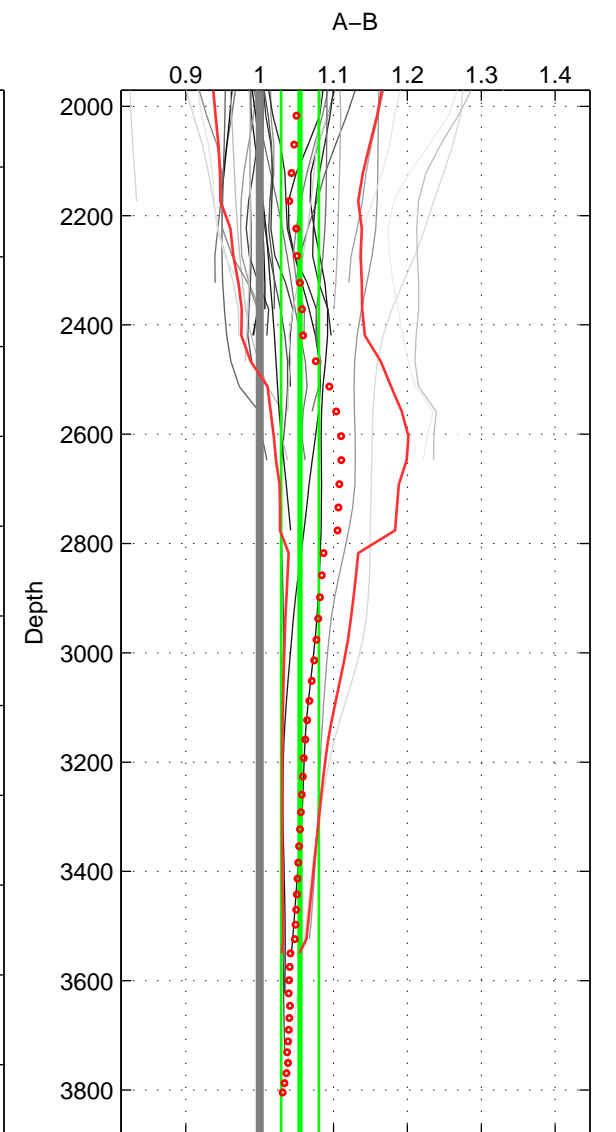

Cruise A (red). Date: Dec 2010 Cruisename: 130-06AQ20101128  
 Cruise B (blue). Date: Nov 2004 Cruisename: 322-90AV20041104

\*\*\* "Favourite" values are means of spaces 1 2.

	Offset	O.StDev	Ratio	R.Stdev	Rating
SIGMA:	2.777	3.829	1.027	0.036	5
THETA:	1.637	3.331	1.016	0.031	5
DEPTH:	6.219	2.835	1.055	0.026	4
FAV.:	2.207	3.580	1.021	0.034	5

Profiles of A: 8  
 Profiles of B: 11  
 Diff profs: 38  
 WMoffset (A-B): 2.7766  
 WMoffset stdev: 3.8292  
 WMratio (A/B): 1.0266  
 WMratio stdev: 0.035986

Quality (1-5): 5

Profiles of A: 8  
 Profiles of B: 11  
 Diff profs: 38  
 WMoffset (A-B): 1.637  
 WMoffset stdev: 3.3311  
 WMratio (A/B): 1.0158  
 WMratio stdev: 0.031447

Quality (1-5): 5

Profiles of A: 8  
 Profiles of B: 11  
 Diff profs: 38  
 WMoffset (A-B): 6.2188  
 WMoffset stdev: 2.8349  
 WMratio (A/B): 1.0545  
 WMratio stdev: 0.025571

Quality (1-5): 4