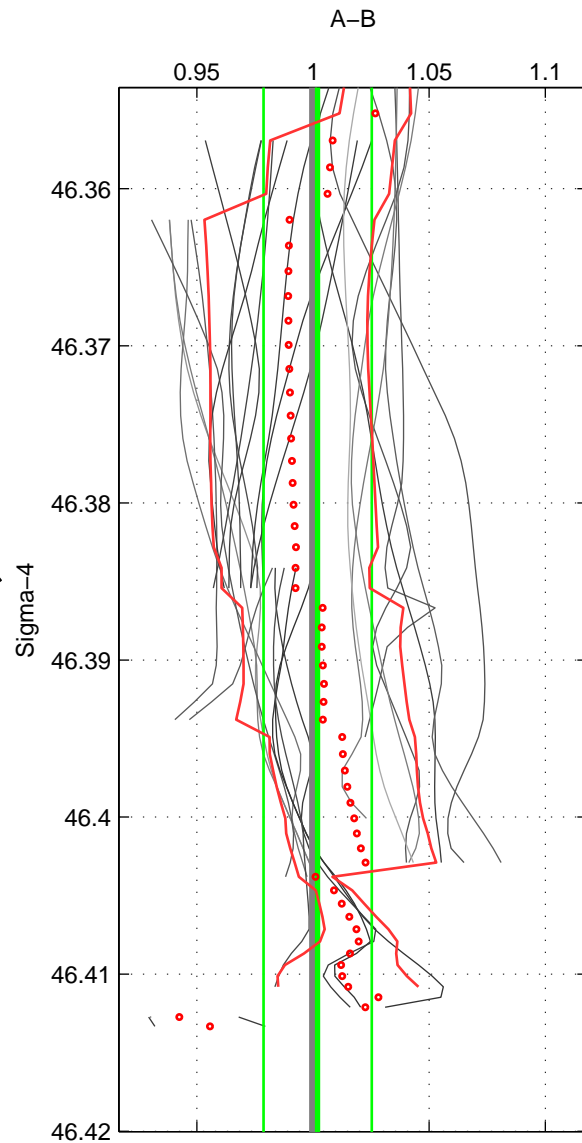

Cruise A (red). Date: Aug 1995 Cruisename: 4-06AQ19950707

Cruise B (blue). Date: Aug 1996 Cruisename: 5-06AQ19960712

*** "Favourite" values are means of spaces 1 2.

	Offset	O.StDev	Ratio	R.Stdev	Rating
SIGMA:	0.018	0.256	1.002	0.023	5
THETA:	0.016	0.310	1.002	0.029	5
DEPTH:	0.124	0.312	1.012	0.027	3
FAV.:	0.017	0.283	1.002	0.026	5

Profiles of A: 4
 Profiles of B: 23
 Diff profs : 26
 WMoffset (A-B): 0.017681
 WMoffset stdev: 0.25628
 WMratio (A/B): 1.002
 WMratio stdev: 0.023293

Quality (1-5): 5

Profiles of A: 5
 Profiles of B: 23
 Diff profs : 32
 WMoffset (A-B): 0.015991
 WMoffset stdev: 0.31023
 WMratio (A/B): 1.0021
 WMratio stdev: 0.029015

Quality (1-5): 5

Profiles of A: 4
 Profiles of B: 23
 Diff profs : 26
 WMoffset (A-B): 0.12444
 WMoffset stdev: 0.31152
 WMratio (A/B): 1.0116
 WMratio stdev: 0.027206

Quality (1-5): 3

Please note that statistics are bad.