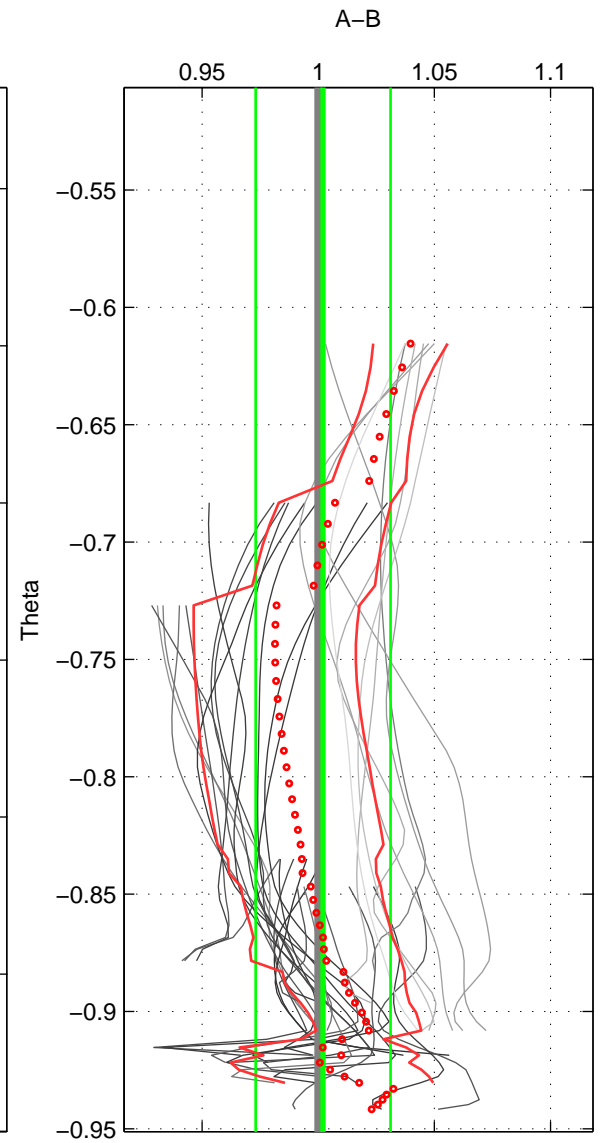

Cruise A (red). Date: Aug 1995 Cruisename: 4-06AQ19950707

Cruise B (blue). Date: Aug 1996 Cruisename: 5-06AQ19960712

*** "Favourite" values are means of spaces 1 2.

	Offset	O.StDev	Ratio	R.Stdev	Rating
SIGMA:	0.018	0.256	1.002	0.023	5
THETA:	0.016	0.310	1.002	0.029	5
DEPTH:	0.124	0.312	1.012	0.027	3
FAV.:	0.017	0.283	1.002	0.026	5

Profiles of A: 4
 Profiles of B: 23
 Diff profs : 26
 WMoffset (A-B): 0.017681
 WMoffset stdev: 0.25628
 WMratio (A/B): 1.002
 WMratio stdev: 0.023293

Quality (1-5): 5

Profiles of A: 5
 Profiles of B: 23
 Diff profs : 32
 WMoffset (A-B): 0.015991
 WMoffset stdev: 0.31023
 WMratio (A/B): 1.0021
 WMratio stdev: 0.029015

Quality (1-5): 5

Profiles of A: 4
 Profiles of B: 23
 Diff profs : 26
 WMoffset (A-B): 0.12444
 WMoffset stdev: 0.31152
 WMratio (A/B): 1.0116
 WMratio stdev: 0.027206

Quality (1-5): 3

Please note that statistics are bad.