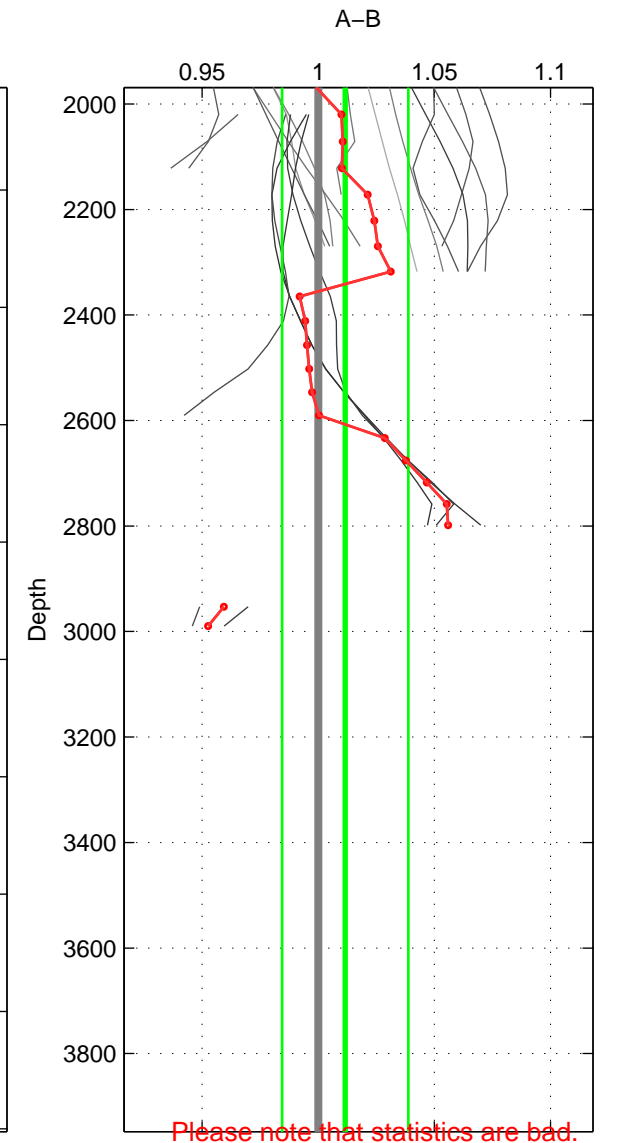

Cruise A (red). Date: Aug 1995 Cruisename: 4-06AQ19950707

Cruise B (blue). Date: Aug 1996 Cruisename: 5-06AQ19960712

*** "Favourite" values are means of spaces 1 2.

	Offset	O.StDev	Ratio	R.Stdev	Rating
SIGMA:	0.018	0.256	1.002	0.023	5
THETA:	0.016	0.310	1.002	0.029	5
DEPTH:	0.124	0.312	1.012	0.027	3
FAV.:	0.017	0.283	1.002	0.026	5

Profiles of A: 4
 Profiles of B: 23
 Diff profs : 26
 WMoffset (A-B): 0.017681
 WMoffset stdev: 0.25628
 WMratio (A/B): 1.002
 WMratio stdev: 0.023293

Quality (1-5): 5

Profiles of A: 5
 Profiles of B: 23
 Diff profs : 32
 WMoffset (A-B): 0.015991
 WMoffset stdev: 0.31023
 WMratio (A/B): 1.0021
 WMratio stdev: 0.029015

Quality (1-5): 5

Profiles of A: 4
 Profiles of B: 23
 Diff profs : 26
 WMoffset (A-B): 0.12444
 WMoffset stdev: 0.31152
 WMratio (A/B): 1.0116
 WMratio stdev: 0.027206

Quality (1-5): 3

Please note that statistics are bad.