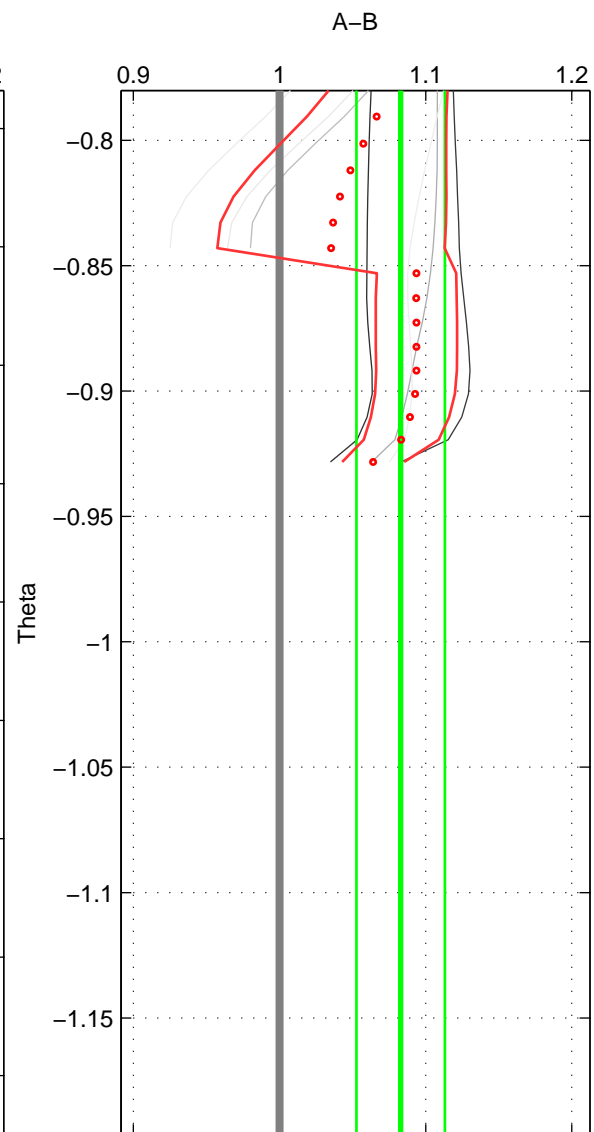

Cruise A (red). Date: Jul 1987 Cruisename: 2-06AQ19870704

Cruise B (blue). Date: May 2002 Cruisename: 108-77DN20020420

\*\*\* "Favourite" values are means of spaces 1 2.

	Offset	O.StDev	Ratio	R.Stdev	Rating
SIGMA:	0.901	0.260	1.086	0.025	3
THETA:	0.867	0.315	1.083	0.030	3
DEPTH:	1.027	0.234	1.097	0.022	2
FAV.:	0.884	0.288	1.084	0.028	3

Profiles of A: 3  
 Profiles of B: 6  
 Diff profs : 7  
 WMoffset (A-B): 0.9006  
 WMoffset stdev: 0.26014  
 WMratio (A/B): 1.0861  
 WMratio stdev: 0.02525

Quality (1-5): 3

Profiles of A: 3  
 Profiles of B: 6  
 Diff profs : 7  
 WMoffset (A-B): 0.86658  
 WMoffset stdev: 0.31495  
 WMratio (A/B): 1.0829  
 WMratio stdev: 0.030294

Quality (1-5): 3

Profiles of A: 3  
 Profiles of B: 6  
 Diff profs : 7  
 WMoffset (A-B): 1.027  
 WMoffset stdev: 0.23388  
 WMratio (A/B): 1.097  
 WMratio stdev: 0.021772

Quality (1-5): 2

Please note that statistics are bad.