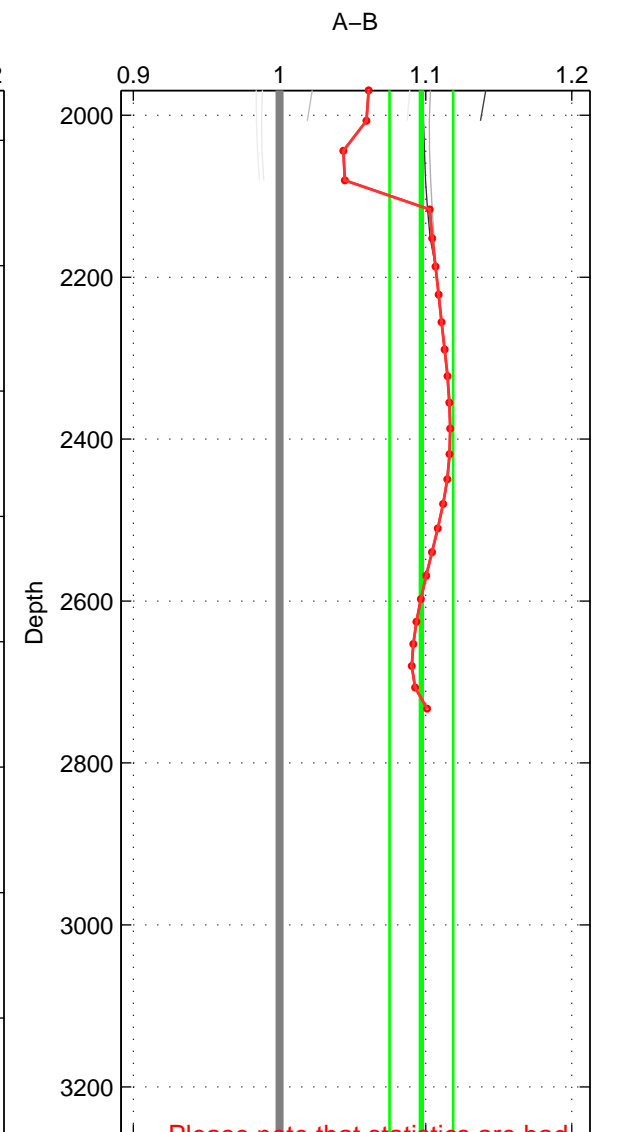

Cruise A (red). Date: Jul 1987 Cruisename: 2-06AQ19870704

Cruise B (blue). Date: May 2002 Cruisename: 108-77DN20020420

\*\*\* "Favourite" values are means of spaces 1 2.

	Offset	O.StDev	Ratio	R.Stdev	Rating
SIGMA:	0.901	0.260	1.086	0.025	3
THETA:	0.867	0.315	1.083	0.030	3
DEPTH:	1.027	0.234	1.097	0.022	2
FAV.:	0.884	0.288	1.084	0.028	3

Profiles of A: 3  
 Profiles of B: 6  
 Diff profs : 7  
 WMoffset (A-B): 0.9006  
 WMoffset stdev: 0.26014  
 WMratio (A/B): 1.0861  
 WMratio stdev: 0.02525

Quality (1-5): 3

Profiles of A: 3  
 Profiles of B: 6  
 Diff profs : 7  
 WMoffset (A-B): 0.86658  
 WMoffset stdev: 0.31495  
 WMratio (A/B): 1.0829  
 WMratio stdev: 0.030294

Quality (1-5): 3

Profiles of A: 3  
 Profiles of B: 6  
 Diff profs : 7  
 WMoffset (A-B): 1.027  
 WMoffset stdev: 0.23388  
 WMratio (A/B): 1.097  
 WMratio stdev: 0.021772

Quality (1-5): 2

Please note that statistics are bad.