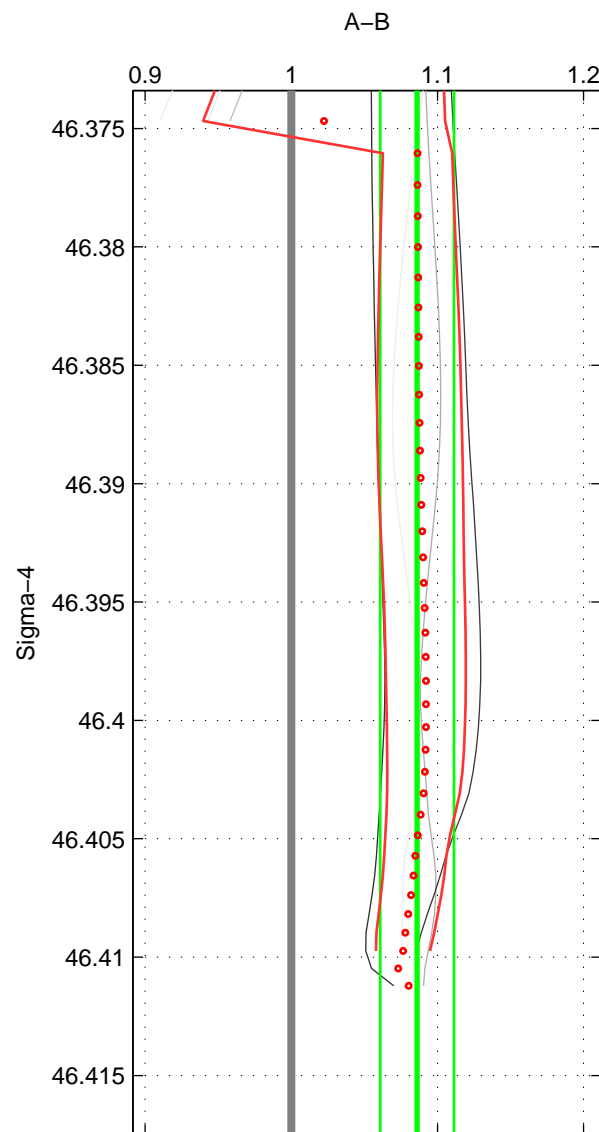

Cruise A (red). Date: Jul 1987 Cruisename: 2-06AQ19870704

Cruise B (blue). Date: May 2002 Cruisename: 108-77DN20020420

\*\*\* "Favourite" values are means of spaces 1 2.

	Offset	O.StDev	Ratio	R.Stdev	Rating
SIGMA:	0.901	0.260	1.086	0.025	3
THETA:	0.867	0.315	1.083	0.030	3
DEPTH:	1.027	0.234	1.097	0.022	2
FAV.:	0.884	0.288	1.084	0.028	3

Profiles of A: 3  
 Profiles of B: 6  
 Diff profs : 7  
 WMoffset (A-B): 0.9006  
 WMoffset stdev: 0.26014  
 WMratio (A/B): 1.0861  
 WMratio stdev: 0.02525

Quality (1-5): 3

Profiles of A: 3  
 Profiles of B: 6  
 Diff profs : 7  
 WMoffset (A-B): 0.86658  
 WMoffset stdev: 0.31495  
 WMratio (A/B): 1.0829  
 WMratio stdev: 0.030294

Quality (1-5): 3

Profiles of A: 3  
 Profiles of B: 6  
 Diff profs : 7  
 WMoffset (A-B): 1.027  
 WMoffset stdev: 0.23388  
 WMratio (A/B): 1.097  
 WMratio stdev: 0.021772

Quality (1-5): 2

Please note that statistics are bad.