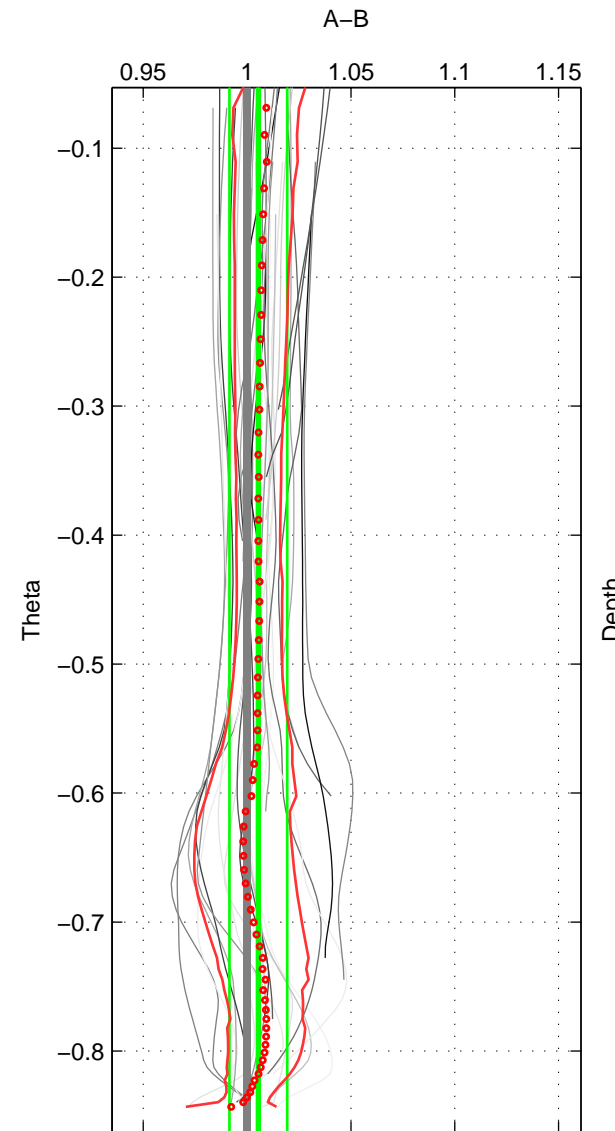

Cruise A (red). Date: Sep 1986 Cruisename: 117-06AQ19860627  
 Cruise B (blue). Date: Oct 1989 Cruisename: 118-06AQ19890906

\*\*\* "Favourite" values are means of spaces 2 3.

	Offset	O.StDev	Ratio	R.Stdev	Rating
SIGMA:	2.159	1.082	1.018	0.009	4
THETA:	0.652	1.690	1.005	0.014	5
DEPTH:	1.043	1.977	1.009	0.016	5
FAV.:	0.847	1.833	1.007	0.015	5

Profiles of A: 10  
 Profiles of B: 21  
 Diff profs : 20  
 WMoffset (A-B): 2.1586  
 WMoffset stdev: 1.0821  
 WMratio (A/B): 1.0177  
 WMratio stdev: 0.0090075

Quality (1-5): 4

Profiles of A: 11  
 Profiles of B: 21  
 Diff profs : 31  
 WMoffset (A-B): 0.65167  
 WMoffset stdev: 1.6897  
 WMratio (A/B): 1.0054  
 WMratio stdev: 0.01392

Quality (1-5): 5

Profiles of A: 30  
 Profiles of B: 22  
 Diff profs : 92  
 WMoffset (A-B): 1.0433  
 WMoffset stdev: 1.977  
 WMratio (A/B): 1.0088  
 WMratio stdev: 0.016367

Quality (1-5): 5