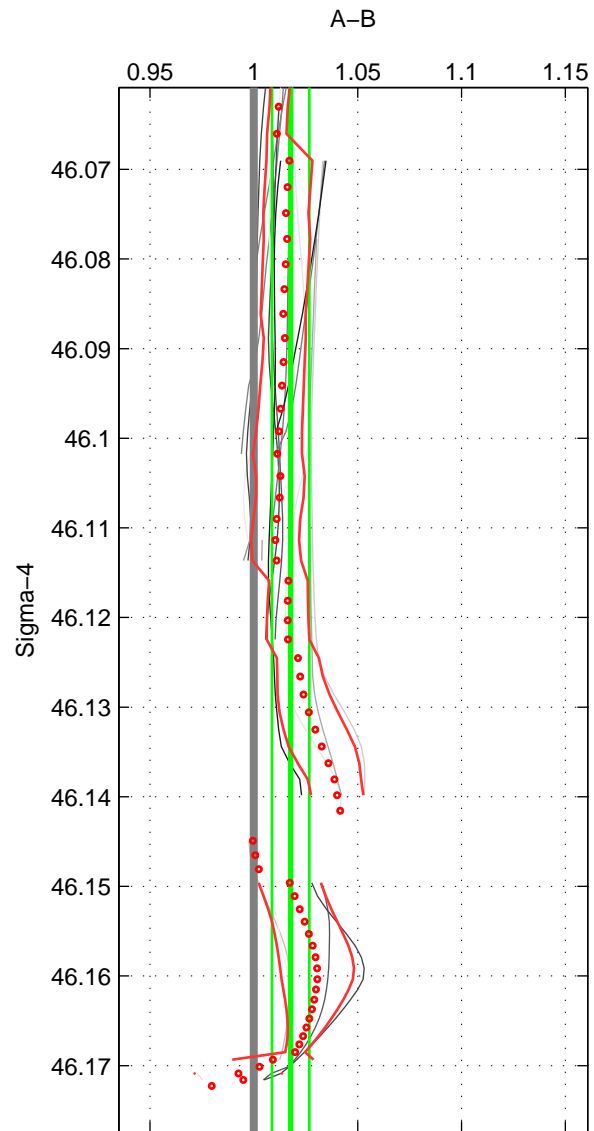

Cruise A (red). Date: Sep 1986 Cruisename: 117-06AQ19860627  
 Cruise B (blue). Date: Oct 1989 Cruisename: 118-06AQ19890906

\*\*\* "Favourite" values are means of spaces 2 3.

	Offset	O.StDev	Ratio	R.Stdev	Rating
SIGMA:	2.159	1.082	1.018	0.009	4
THETA:	0.652	1.690	1.005	0.014	5
DEPTH:	1.043	1.977	1.009	0.016	5
FAV.:	0.847	1.833	1.007	0.015	5

Profiles of A: 10  
 Profiles of B: 21  
 Diff profs : 20  
 WMoffset (A-B): 2.1586  
 WMoffset stdev: 1.0821  
 WMratio (A/B): 1.0177  
 WMratio stdev: 0.0090075

Quality (1-5): 4

Profiles of A: 11  
 Profiles of B: 21  
 Diff profs : 31  
 WMoffset (A-B): 0.65167  
 WMoffset stdev: 1.6897  
 WMratio (A/B): 1.0054  
 WMratio stdev: 0.01392

Quality (1-5): 5

Profiles of A: 30  
 Profiles of B: 22  
 Diff profs : 92  
 WMoffset (A-B): 1.0433  
 WMoffset stdev: 1.977  
 WMratio (A/B): 1.0088  
 WMratio stdev: 0.016367

Quality (1-5): 5