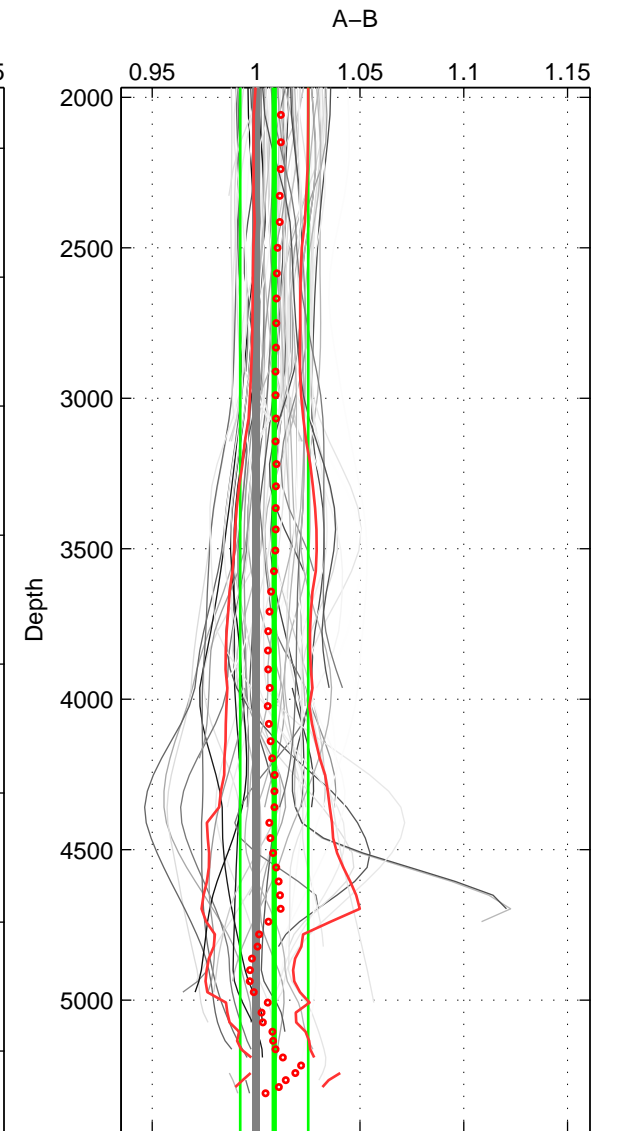

Cruise A (red). Date: Sep 1986 Cruisename: 117-06AQ19860627  
 Cruise B (blue). Date: Oct 1989 Cruisename: 118-06AQ19890906

\*\*\* "Favourite" values are means of spaces 2 3.

	Offset	O.StDev	Ratio	R.Stdev	Rating
SIGMA:	2.159	1.082	1.018	0.009	4
THETA:	0.652	1.690	1.005	0.014	5
DEPTH:	1.043	1.977	1.009	0.016	5
FAV.:	0.847	1.833	1.007	0.015	5

Profiles of A: 10  
 Profiles of B: 21  
 Diff profs : 20  
 WMoffset (A-B): 2.1586  
 WMoffset stdev: 1.0821  
 WMratio (A/B): 1.0177  
 WMratio stdev: 0.0090075

Quality (1-5): 4

Profiles of A: 11  
 Profiles of B: 21  
 Diff profs : 31  
 WMoffset (A-B): 0.65167  
 WMoffset stdev: 1.6897  
 WMratio (A/B): 1.0054  
 WMratio stdev: 0.01392

Quality (1-5): 5

Profiles of A: 30  
 Profiles of B: 22  
 Diff profs : 92  
 WMoffset (A-B): 1.0433  
 WMoffset stdev: 1.977  
 WMratio (A/B): 1.0088  
 WMratio stdev: 0.016367

Quality (1-5): 5