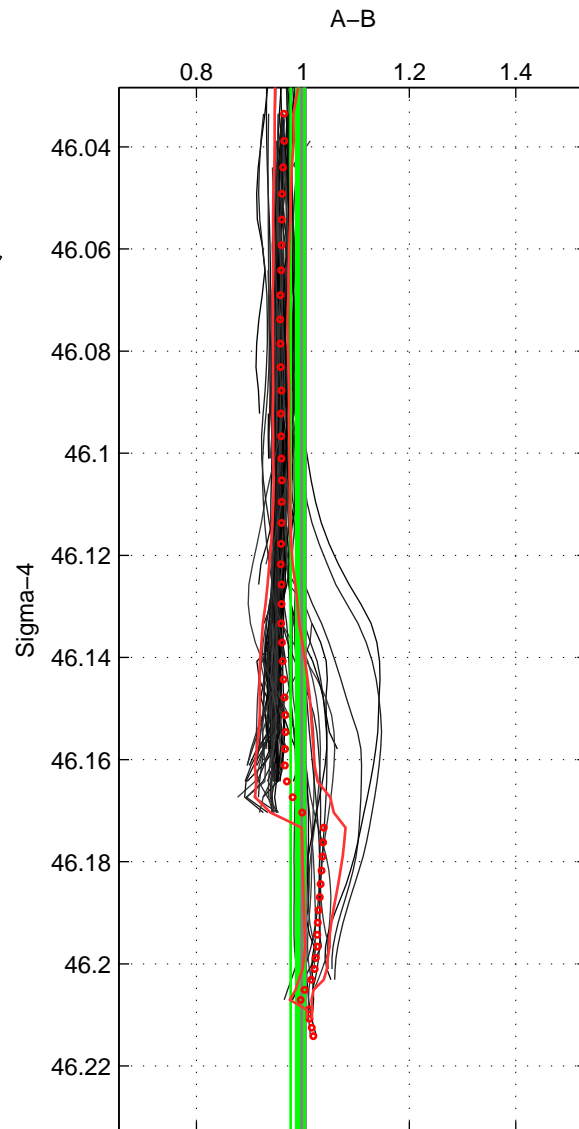

Cruise A (red). Date: Apr 1996 Cruisename: 123-06AQ19960317

Cruise B (blue). Date: Mar 2008 Cruisename: 129-06AQ20080210

\*\*\* "Favourite" values are means of spaces 1 2 3.

	Offset	O.StDev	Ratio	R.Stdev	Rating
SIGMA:	-0.425	1.115	0.990	0.013	5
THETA:	-3.732	1.481	0.961	0.015	5
DEPTH:	-6.067	0.726	0.950	0.006	5
FAV. :	-3.408	1.107	0.967	0.011	5

Profiles of A: 54  
 Profiles of B: 65  
 Diff profs : 99  
 WMoffset (A-B): -0.42468  
 WMoffset stdev: 1.1155  
 WMratio (A/B): 0.9899  
 WMratio stdev: 0.01302

Quality (1-5): 5

Profiles of A: 54  
 Profiles of B: 65  
 Diff profs : 99  
 WMoffset (A-B): -3.7316  
 WMoffset stdev: 1.4806  
 WMratio (A/B): 0.96075  
 WMratio stdev: 0.015436

Quality (1-5): 5

Profiles of A: 54  
 Profiles of B: 64  
 Diff profs : 97  
 WMoffset (A-B): -6.0674  
 WMoffset stdev: 0.72601  
 WMratio (A/B): 0.94976  
 WMratio stdev: 0.0057669

Quality (1-5): 5