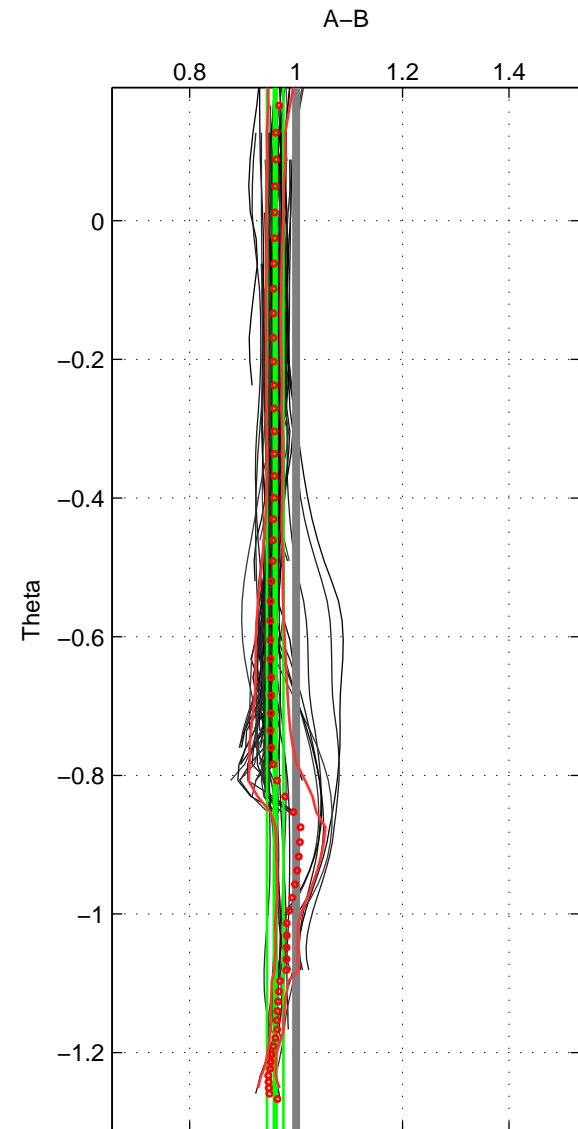

Cruise A (red). Date: Apr 1996 Cruisename: 123-06AQ19960317

Cruise B (blue). Date: Mar 2008 Cruisename: 129-06AQ20080210

\*\*\* "Favourite" values are means of spaces 1 2 3.

	Offset	O.StDev	Ratio	R.Stdev	Rating
SIGMA:	-0.425	1.115	0.990	0.013	5
THETA:	-3.732	1.481	0.961	0.015	5
DEPTH:	-6.067	0.726	0.950	0.006	5
FAV. :	-3.408	1.107	0.967	0.011	5

Profiles of A: 54  
 Profiles of B: 65  
 Diff profs : 99  
 WMoffset (A-B): -0.42468  
 WMoffset stdev: 1.1155  
 WMratio (A/B): 0.9899  
 WMratio stdev: 0.01302

Quality (1-5): 5

Profiles of A: 54  
 Profiles of B: 65  
 Diff profs : 99  
 WMoffset (A-B): -3.7316  
 WMoffset stdev: 1.4806  
 WMratio (A/B): 0.96075  
 WMratio stdev: 0.015436

Quality (1-5): 5

Profiles of A: 54  
 Profiles of B: 64  
 Diff profs : 97  
 WMoffset (A-B): -6.0674  
 WMoffset stdev: 0.72601  
 WMratio (A/B): 0.94976  
 WMratio stdev: 0.0057669

Quality (1-5): 5