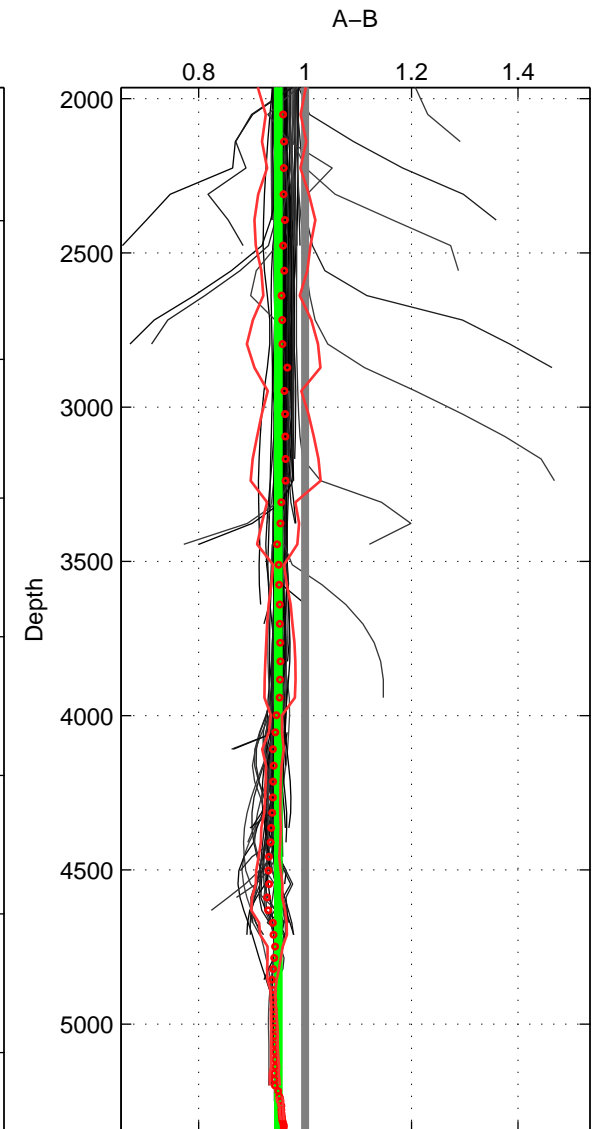

Cruise A (red). Date: Apr 1996 Cruisename: 123-06AQ19960317

Cruise B (blue). Date: Mar 2008 Cruisename: 129-06AQ20080210

\*\*\* "Favourite" values are means of spaces 1 2 3.

	Offset	O.StDev	Ratio	R.Stdev	Rating
SIGMA:	-0.425	1.115	0.990	0.013	5
THETA:	-3.732	1.481	0.961	0.015	5
DEPTH:	-6.067	0.726	0.950	0.006	5
FAV. :	-3.408	1.107	0.967	0.011	5

Profiles of A: 54  
 Profiles of B: 65  
 Diff profs : 99  
 WMoffset (A-B): -0.42468  
 WMoffset stdev: 1.1155  
 WMratio (A/B): 0.9899  
 WMratio stdev: 0.01302

Quality (1-5): 5

Profiles of A: 54  
 Profiles of B: 65  
 Diff profs : 99  
 WMoffset (A-B): -3.7316  
 WMoffset stdev: 1.4806  
 WMratio (A/B): 0.96075  
 WMratio stdev: 0.015436

Quality (1-5): 5

Profiles of A: 54  
 Profiles of B: 64  
 Diff profs : 97  
 WMoffset (A-B): -6.0674  
 WMoffset stdev: 0.72601  
 WMratio (A/B): 0.94976  
 WMratio stdev: 0.0057669

Quality (1-5): 5