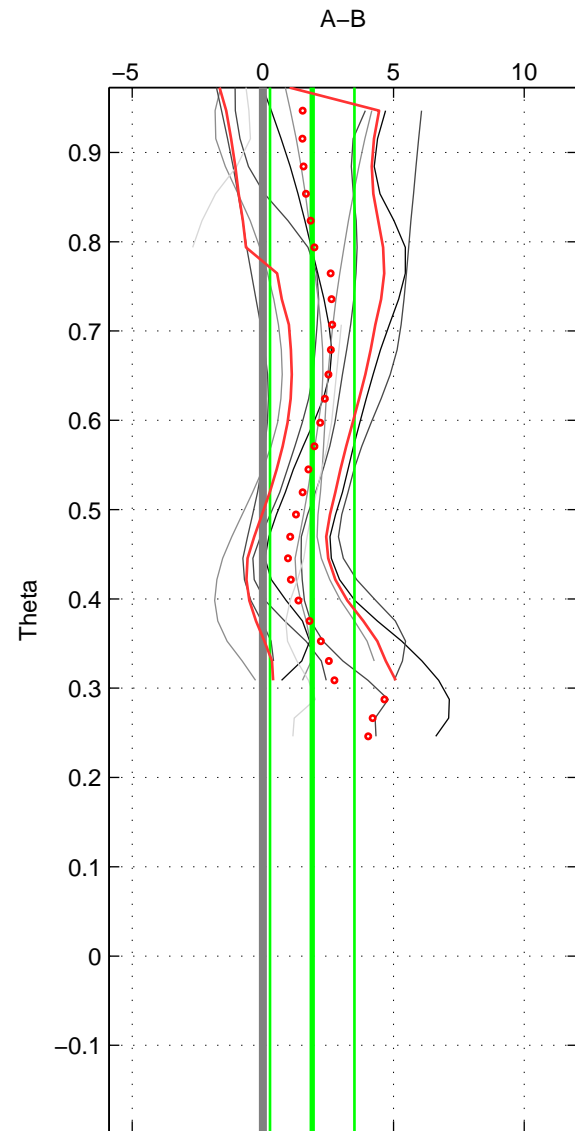

Cruise A (red). Date: Feb 2005 Cruisename: 126-06AQ20050122
 Cruise B (blue). Date: Mar 2010 Cruisename: 256-33RO20100308

*** "Favourite" values are means of spaces 1 2.

	Offset	O.StDev	Ratio	R.Stdev	Rating
SIGMA:	1.977	1.674	1.001	0.001	4
THETA:	1.893	1.614	1.001	0.001	4
DEPTH:	3.122	3.204	1.001	0.001	3
FAV.:	1.935	1.644	1.001	0.001	4

Profiles of A: 3
 Profiles of B: 6
 Diff profs : 11
 WMoffset (A-B): 1.9765
 WMoffset stdev: 1.6736
 WMratio (A/B): 1.0009
 WMratio stdev: 0.00074127

Quality (1-5): 4

Profiles of A: 3
 Profiles of B: 6
 Diff profs : 11
 WMoffset (A-B): 1.8928
 WMoffset stdev: 1.6143
 WMratio (A/B): 1.0008
 WMratio stdev: 0.000715

Quality (1-5): 4

Profiles of A: 4
 Profiles of B: 6
 Diff profs : 14
 WMoffset (A-B): 3.122
 WMoffset stdev: 3.2043
 WMratio (A/B): 1.0014
 WMratio stdev: 0.0014182

Quality (1-5): 3