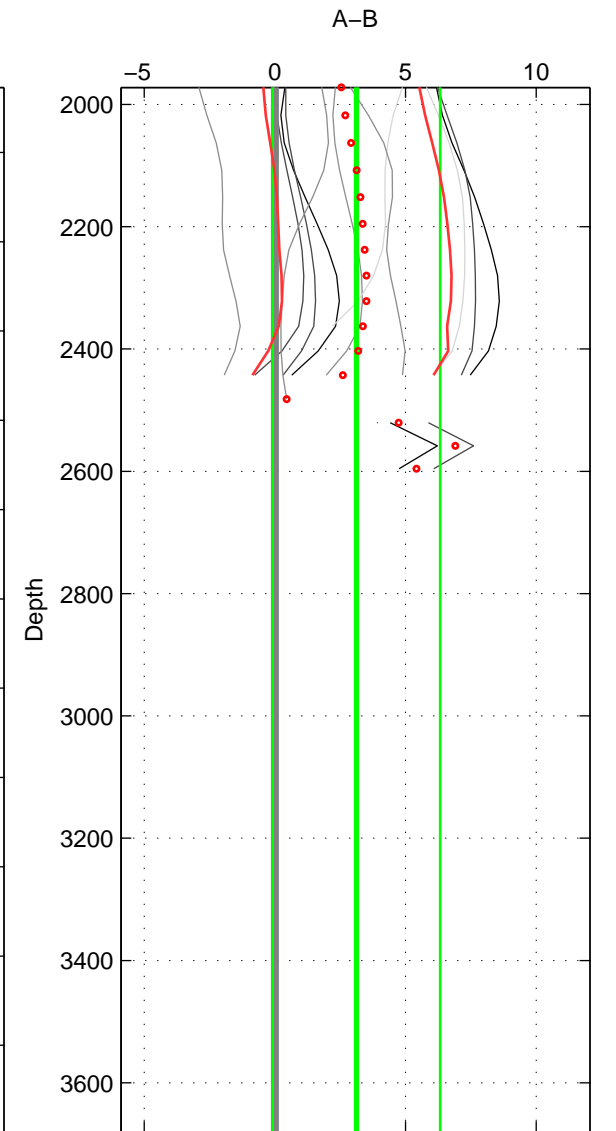

Cruise A (red). Date: Feb 2005 Cruisename: 126-06AQ20050122
 Cruise B (blue). Date: Mar 2010 Cruisename: 256-33RO20100308

*** "Favourite" values are means of spaces 1 2.

	Offset	O.StDev	Ratio	R.Stdev	Rating
SIGMA:	1.977	1.674	1.001	0.001	4
THETA:	1.893	1.614	1.001	0.001	4
DEPTH:	3.122	3.204	1.001	0.001	3
FAV.:	1.935	1.644	1.001	0.001	4

Profiles of A: 3
 Profiles of B: 6
 Diff profs : 11
 WMoffset (A-B): 1.9765
 WMoffset stdev: 1.6736
 WMratio (A/B): 1.0009
 WMratio stdev: 0.00074127

Quality (1-5): 4

Profiles of A: 3
 Profiles of B: 6
 Diff profs : 11
 WMoffset (A-B): 1.8928
 WMoffset stdev: 1.6143
 WMratio (A/B): 1.0008
 WMratio stdev: 0.000715

Quality (1-5): 4

Profiles of A: 4
 Profiles of B: 6
 Diff profs : 14
 WMoffset (A-B): 3.122
 WMoffset stdev: 3.2043
 WMratio (A/B): 1.0014
 WMratio stdev: 0.0014182

Quality (1-5): 3