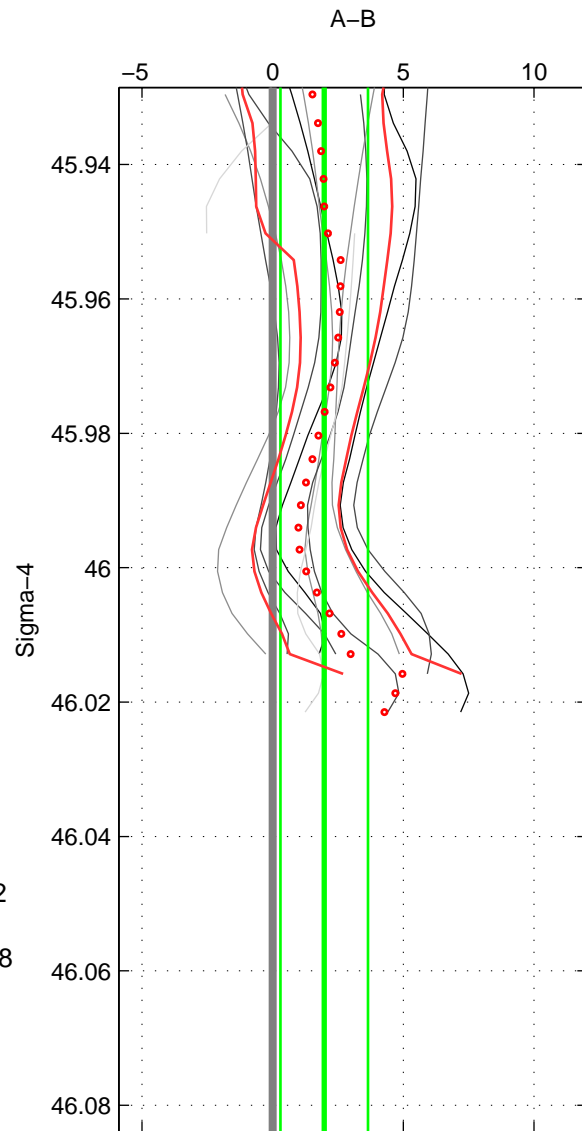

Cruise A (red). Date: Feb 2005 Cruisename: 126-06AQ20050122
 Cruise B (blue). Date: Mar 2010 Cruisename: 256-33RO20100308

*** "Favourite" values are means of spaces 1 2.

	Offset	O.StDev	Ratio	R.Stdev	Rating
SIGMA:	1.977	1.674	1.001	0.001	4
THETA:	1.893	1.614	1.001	0.001	4
DEPTH:	3.122	3.204	1.001	0.001	3
FAV.:	1.935	1.644	1.001	0.001	4

Profiles of A: 3
 Profiles of B: 6
 Diff profs : 11
 WMoffset (A-B): 1.9765
 WMoffset stdev: 1.6736
 WMratio (A/B): 1.0009
 WMratio stdev: 0.00074127

Quality (1-5): 4

Profiles of A: 3
 Profiles of B: 6
 Diff profs : 11
 WMoffset (A-B): 1.8928
 WMoffset stdev: 1.6143
 WMratio (A/B): 1.0008
 WMratio stdev: 0.000715

Quality (1-5): 4

Profiles of A: 4
 Profiles of B: 6
 Diff profs : 14
 WMoffset (A-B): 3.122
 WMoffset stdev: 3.2043
 WMratio (A/B): 1.0014
 WMratio stdev: 0.0014182

Quality (1-5): 3