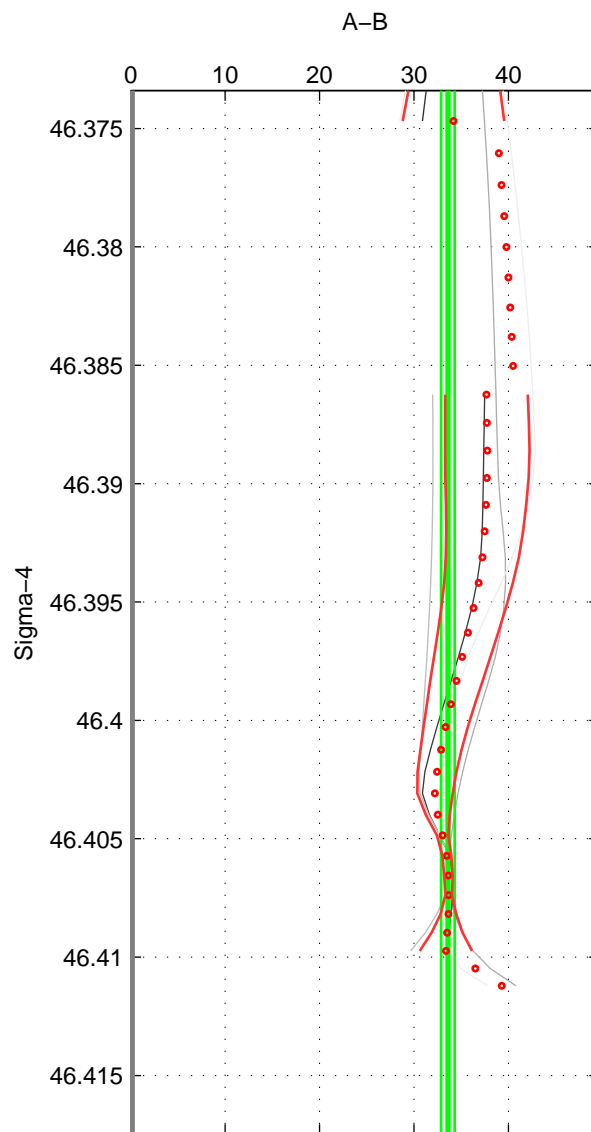

Cruise A (red). Date: Jul 1987 Cruisename: 2-06AQ19870704

Cruise B (blue). Date: May 2002 Cruisename: 108-77DN20020420

\*\*\* "Favourite" values are means of spaces 1 2.

	Offset	O.StDev	Ratio	R.Stdev	Rating
SIGMA:	33.599	0.720	1.016	0.000	3
THETA:	34.239	3.000	1.016	0.001	3
DEPTH:	36.767	4.256	1.017	0.002	2
FAV. :	33.919	1.860	1.016	0.001	3

Profiles of A: 3  
 Profiles of B: 6  
 Diff profs : 6  
 WMoffset (A-B): 33.5991  
 WMoffset stdev: 0.72049  
 WMratio (A/B): 1.0156  
 WMratio stdev: 0.00033548

Quality (1-5): 3

Profiles of A: 3  
 Profiles of B: 6  
 Diff profs : 7  
 WMoffset (A-B): 34.2387  
 WMoffset stdev: 2.9997  
 WMratio (A/B): 1.0159  
 WMratio stdev: 0.0013981

Quality (1-5): 3

Profiles of A: 3  
 Profiles of B: 6  
 Diff profs : 7  
 WMoffset (A-B): 36.7666  
 WMoffset stdev: 4.2564  
 WMratio (A/B): 1.0171  
 WMratio stdev: 0.0019992

Quality (1-5): 2

Please note that statistics are bad.