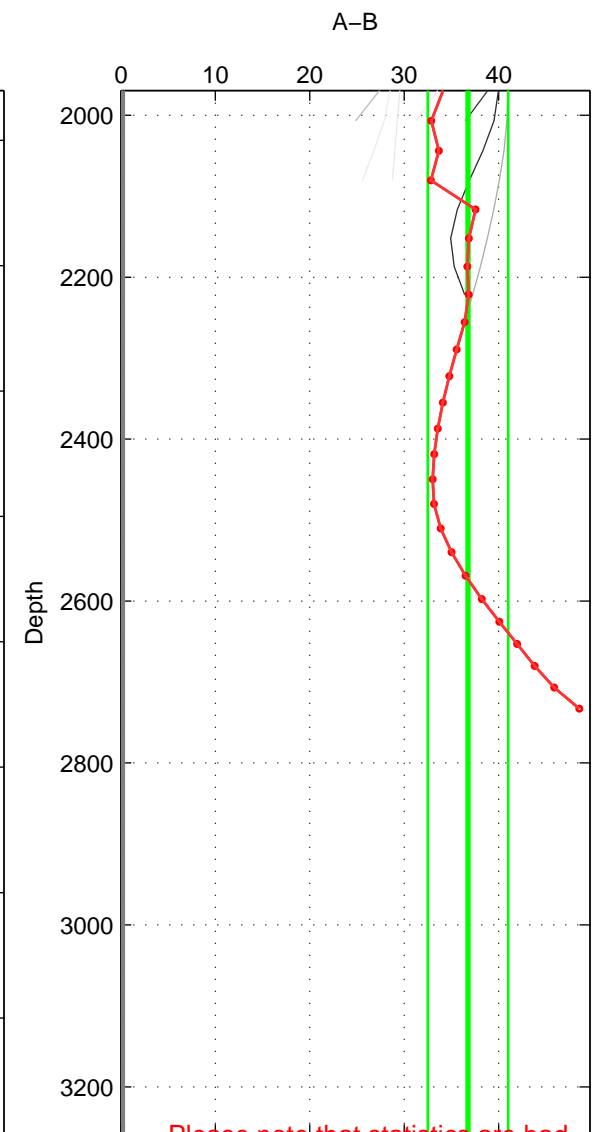

Cruise A (red). Date: Jul 1987 Cruisename: 2-06AQ19870704

Cruise B (blue). Date: May 2002 Cruisename: 108-77DN20020420

\*\*\* "Favourite" values are means of spaces 1 2.

	Offset	O.StDev	Ratio	R.Stdev	Rating
SIGMA:	33.599	0.720	1.016	0.000	3
THETA:	34.239	3.000	1.016	0.001	3
DEPTH:	36.767	4.256	1.017	0.002	2
FAV. :	33.919	1.860	1.016	0.001	3

Profiles of A: 3  
 Profiles of B: 6  
 Diff profs : 6  
 WMoffset (A-B): 33.5991  
 WMoffset stdev: 0.72049  
 WMratio (A/B): 1.0156  
 WMratio stdev: 0.00033548

Quality (1-5): 3

Profiles of A: 3  
 Profiles of B: 6  
 Diff profs : 7  
 WMoffset (A-B): 34.2387  
 WMoffset stdev: 2.9997  
 WMratio (A/B): 1.0159  
 WMratio stdev: 0.0013981

Quality (1-5): 3

Profiles of A: 3  
 Profiles of B: 6  
 Diff profs : 7  
 WMoffset (A-B): 36.7666  
 WMoffset stdev: 4.2564  
 WMratio (A/B): 1.0171  
 WMratio stdev: 0.0019992

Quality (1-5): 2

Please note that statistics are bad.