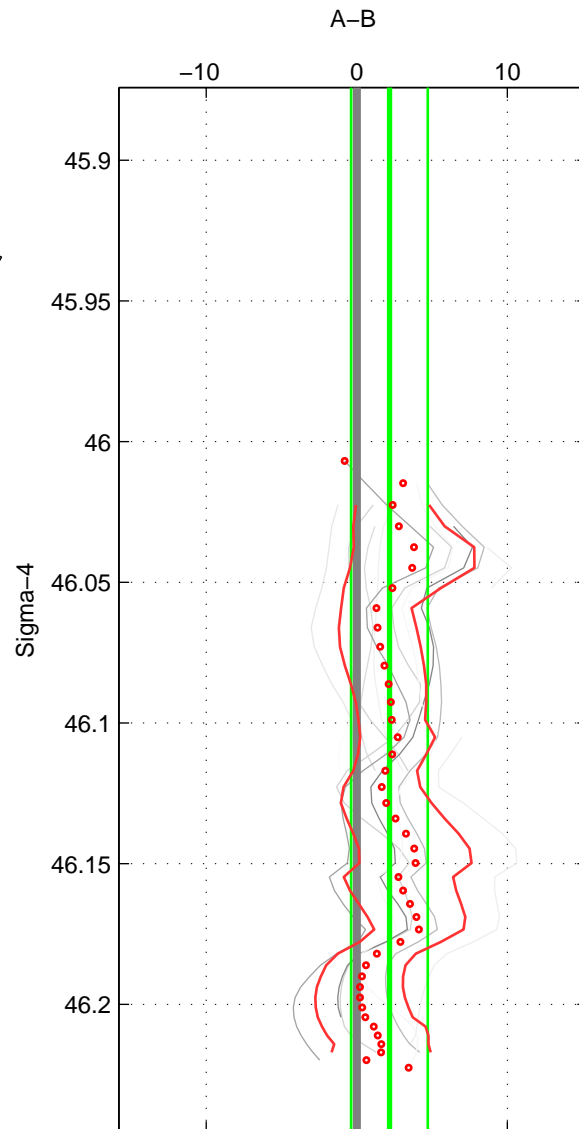

Cruise A (red). Date: Sep 2006 Cruisename: 127-06AQ20060825

Cruise B (blue). Date: Dec 2010 Cruisename: 130-06AQ20101128

\*\*\* "Favourite" values are means of spaces 1 2.

	Offset	O.StDev	Ratio	R.Stdev	Rating
SIGMA:	2.169	2.549	1.001	0.001	3
THETA:	2.673	2.739	1.001	0.001	3
DEPTH:	-3.458	4.040	0.998	0.002	2
FAV.:	2.421	2.644	1.001	0.001	3

Profiles of A: 2  
 Profiles of B: 13  
 Diff profs : 11  
 WMoffset (A-B): 2.169  
 WMoffset stdev: 2.5488  
 WMratio (A/B): 1.001  
 WMratio stdev: 0.0011317

Quality (1-5): 3

Profiles of A: 2  
 Profiles of B: 13  
 Diff profs : 11  
 WMoffset (A-B): 2.6731  
 WMoffset stdev: 2.739  
 WMratio (A/B): 1.0012  
 WMratio stdev: 0.0012174

Quality (1-5): 3

Profiles of A: 2  
 Profiles of B: 13  
 Diff profs : 10  
 WMoffset (A-B): -3.4585  
 WMoffset stdev: 4.0397  
 WMratio (A/B): 0.99847  
 WMratio stdev: 0.0017983

Quality (1-5): 2

Please note that statistics are bad.