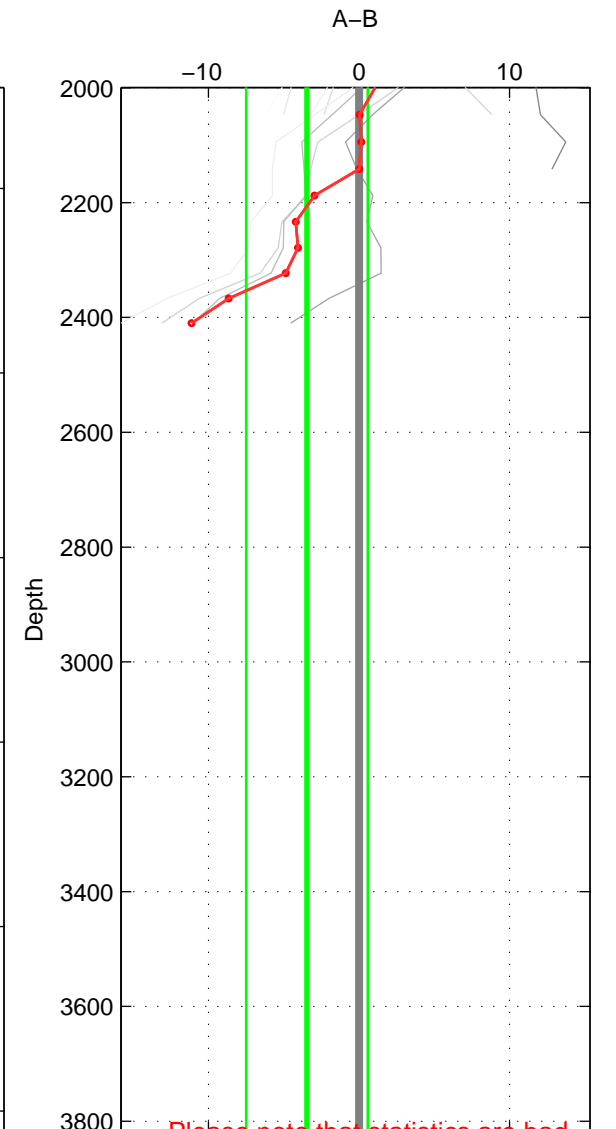

Cruise A (red). Date: Sep 2006 Cruisename: 127-06AQ20060825

Cruise B (blue). Date: Dec 2010 Cruisename: 130-06AQ20101128

\*\*\* "Favourite" values are means of spaces 1 2.

	Offset	O.StDev	Ratio	R.Stdev	Rating
SIGMA:	2.169	2.549	1.001	0.001	3
THETA:	2.673	2.739	1.001	0.001	3
DEPTH:	-3.458	4.040	0.998	0.002	2
FAV.:	2.421	2.644	1.001	0.001	3

Profiles of A: 2  
 Profiles of B: 13  
 Diff profs : 11  
 WMoffset (A-B): 2.169  
 WMoffset stdev: 2.5488  
 WMratio (A/B): 1.001  
 WMratio stdev: 0.0011317

Quality (1-5): 3

Profiles of A: 2  
 Profiles of B: 13  
 Diff profs : 11  
 WMoffset (A-B): 2.6731  
 WMoffset stdev: 2.739  
 WMratio (A/B): 1.0012  
 WMratio stdev: 0.0012174

Quality (1-5): 3

Profiles of A: 2  
 Profiles of B: 13  
 Diff profs : 10  
 WMoffset (A-B): -3.4585  
 WMoffset stdev: 4.0397  
 WMratio (A/B): 0.99847  
 WMratio stdev: 0.0017983

Quality (1-5): 2

Please note that statistics are bad.