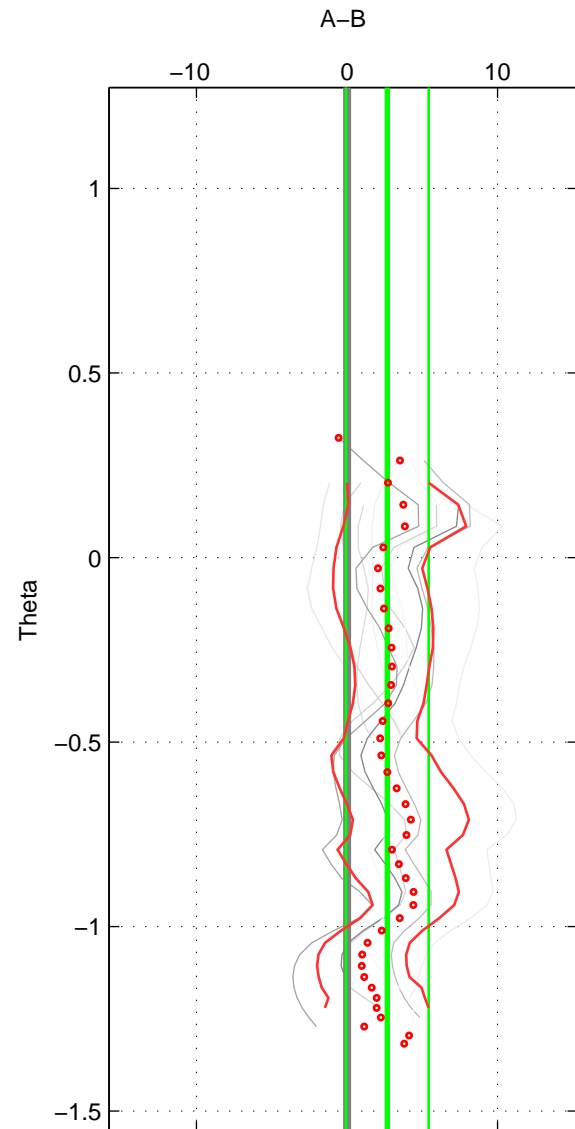

Cruise A (red). Date: Sep 2006 Cruisename: 127-06AQ20060825

Cruise B (blue). Date: Dec 2010 Cruisename: 130-06AQ20101128

\*\*\* "Favourite" values are means of spaces 1 2.

	Offset	O.StDev	Ratio	R.Stdev	Rating
SIGMA:	2.169	2.549	1.001	0.001	3
THETA:	2.673	2.739	1.001	0.001	3
DEPTH:	-3.458	4.040	0.998	0.002	2
FAV.:	2.421	2.644	1.001	0.001	3

Profiles of A: 2  
 Profiles of B: 13  
 Diff profs : 11  
 WMoffset (A-B): 2.169  
 WMoffset stdev: 2.5488  
 WMratio (A/B): 1.001  
 WMratio stdev: 0.0011317

Quality (1-5): 3

Profiles of A: 2  
 Profiles of B: 13  
 Diff profs : 11  
 WMoffset (A-B): 2.6731  
 WMoffset stdev: 2.739  
 WMratio (A/B): 1.0012  
 WMratio stdev: 0.0012174

Quality (1-5): 3

Profiles of A: 2  
 Profiles of B: 13  
 Diff profs : 10  
 WMoffset (A-B): -3.4585  
 WMoffset stdev: 4.0397  
 WMratio (A/B): 0.99847  
 WMratio stdev: 0.0017983

Quality (1-5): 2

Please note that statistics are bad.