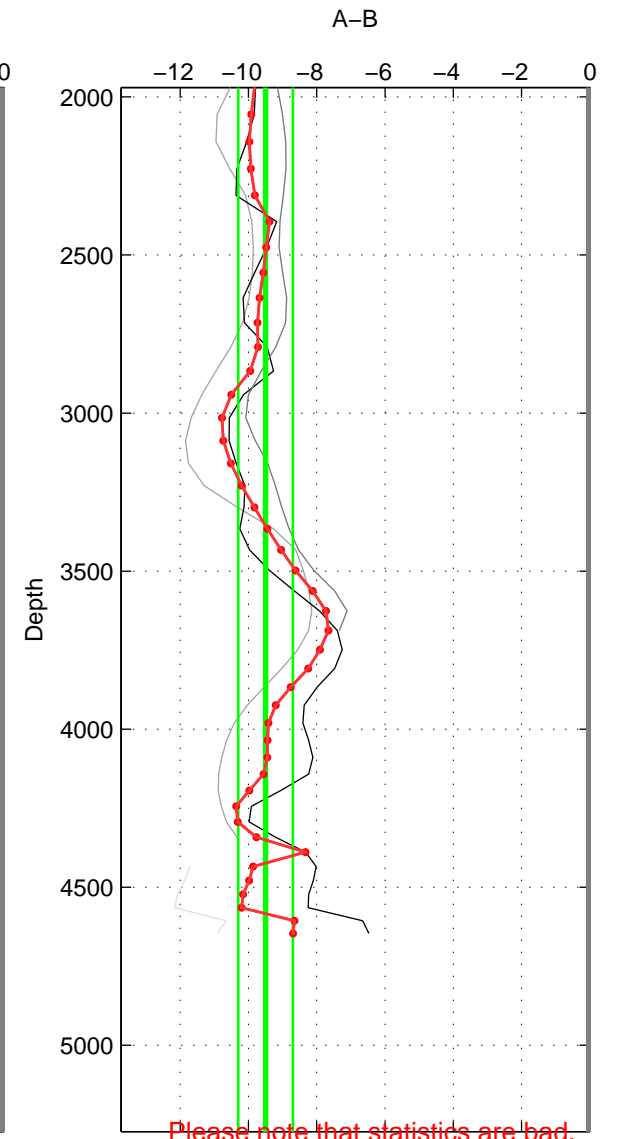

Cruise A (red). Date: Sep 1986 Cruisename: 117-06AQ19860627  
 Cruise B (blue). Date: Feb 1990 Cruisename: 138-06MT19900123

\*\*\* "Favourite" values are those of space 2.

	Offset	O.StDev	Ratio	R.Stdev	Rating
SIGMA:	-8.067	0.648	0.996	0.000	2
THETA:	-9.328	1.505	0.996	0.001	3
DEPTH:	-9.497	0.799	0.996	0.000	2
FAV.:	-9.328	1.505	0.996	0.001	3

Please note that statistics are bad.  
 Profiles of A: 2  
 Profiles of B: 3  
 Diff profs: 3  
 WMoffset (A-B): -8.0667  
 WMoffset stdev: 0.6477  
 WMratio (A/B): 0.99642  
 WMratio stdev: 0.00028739

Quality (1-5): 2

Profiles of A: 2  
 Profiles of B: 3  
 Diff profs: 5  
 WMoffset (A-B): -9.3275  
 WMoffset stdev: 1.5045  
 WMratio (A/B): 0.99586  
 WMratio stdev: 0.00066781

Quality (1-5): 3

Please note that statistics are bad.  
 Profiles of A: 2  
 Profiles of B: 3  
 Diff profs: 4  
 WMoffset (A-B): -9.4966  
 WMoffset stdev: 0.79941  
 WMratio (A/B): 0.99578  
 WMratio stdev: 0.00035362