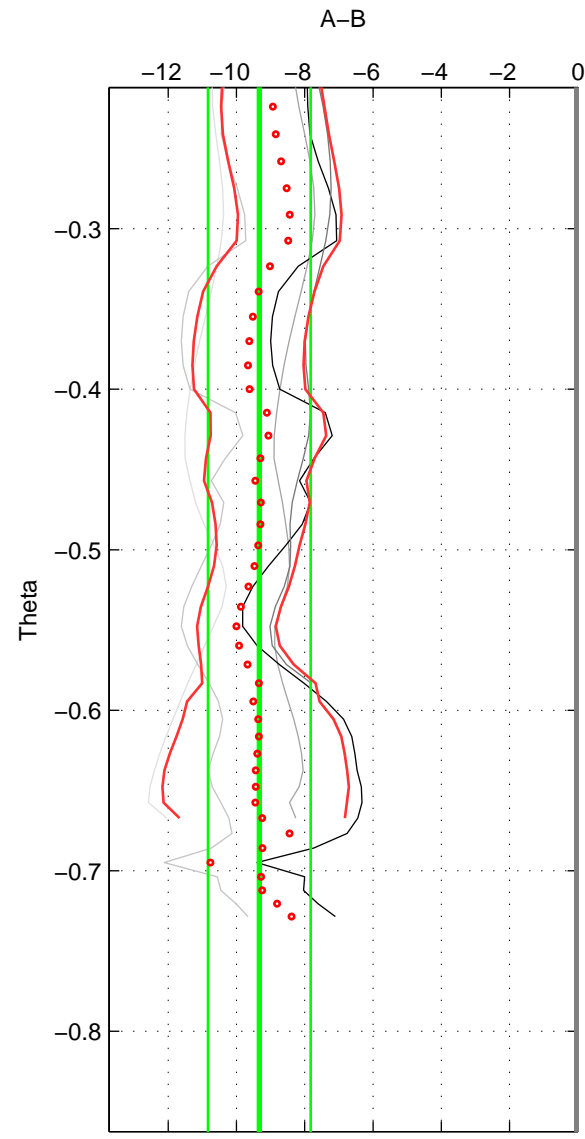

Cruise A (red). Date: Sep 1986 Cruisename: 117-06AQ19860627  
 Cruise B (blue). Date: Feb 1990 Cruisename: 138-06MT19900123

\*\*\* "Favourite" values are those of space 2.

	Offset	O.StDev	Ratio	R.Stdev	Rating
SIGMA:	-8.067	0.648	0.996	0.000	2
THETA:	-9.328	1.505	0.996	0.001	3
DEPTH:	-9.497	0.799	0.996	0.000	2
FAV.:	-9.328	1.505	0.996	0.001	3

Please note that statistics are bad.  
 Profiles of A: 2  
 Profiles of B: 3  
 Diff profs: 3  
 WMoffset (A-B): -8.0667  
 WMoffset stdev: 0.6477  
 WMratio (A/B): 0.99642  
 WMratio stdev: 0.00028739

Quality (1-5): 2

Profiles of A: 2  
 Profiles of B: 3  
 Diff profs: 5  
 WMoffset (A-B): -9.3275  
 WMoffset stdev: 1.5045  
 WMratio (A/B): 0.99586  
 WMratio stdev: 0.00066781

Quality (1-5): 3

Please note that statistics are bad.  
 Profiles of A: 2  
 Profiles of B: 3  
 Diff profs: 4  
 WMoffset (A-B): -9.4966  
 WMoffset stdev: 0.79941  
 WMratio (A/B): 0.99578  
 WMratio stdev: 0.00035362