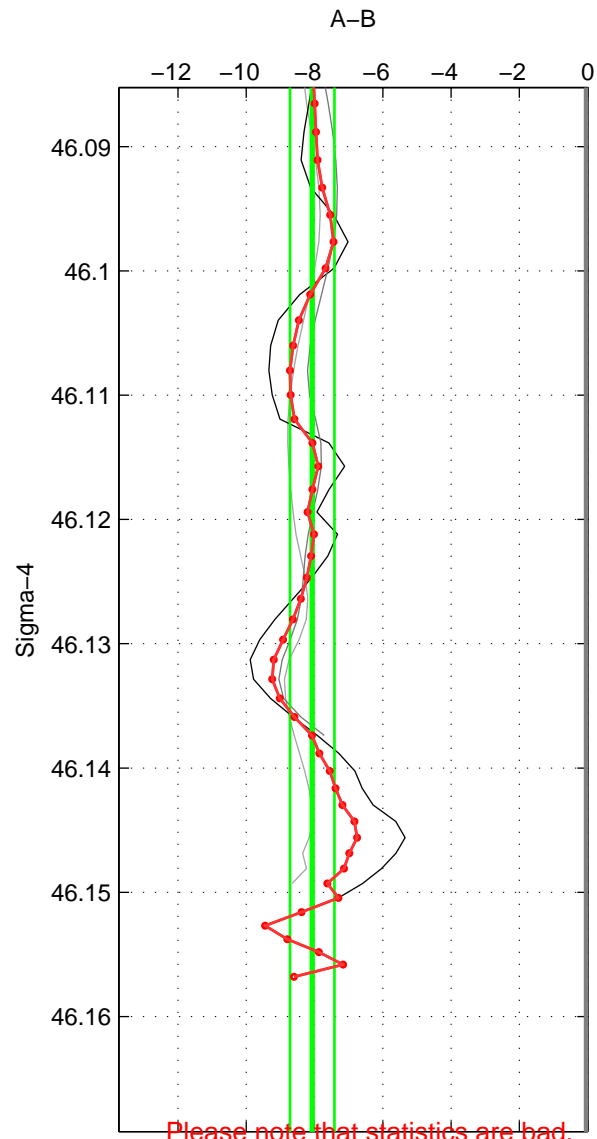

Cruise A (red). Date: Sep 1986 Cruisename: 117-06AQ19860627  
 Cruise B (blue). Date: Feb 1990 Cruisename: 138-06MT19900123

\*\*\* "Favourite" values are those of space 2.

	Offset	O.StDev	Ratio	R.Stdev	Rating
SIGMA:	-8.067	0.648	0.996	0.000	2
THETA:	-9.328	1.505	0.996	0.001	3
DEPTH:	-9.497	0.799	0.996	0.000	2
FAV.:	-9.328	1.505	0.996	0.001	3

Please note that statistics are bad.  
 Profiles of A: 2  
 Profiles of B: 3  
 Diff profs: 3  
 WMoffset (A-B): -8.0667  
 WMoffset stdev: 0.6477  
 WMratio (A/B): 0.99642  
 WMratio stdev: 0.00028739

Quality (1-5): 2

Profiles of A: 2  
 Profiles of B: 3  
 Diff profs: 5  
 WMoffset (A-B): -9.3275  
 WMoffset stdev: 1.5045  
 WMratio (A/B): 0.99586  
 WMratio stdev: 0.00066781

Quality (1-5): 3

Please note that statistics are bad.  
 Profiles of A: 2  
 Profiles of B: 3  
 Diff profs: 4  
 WMoffset (A-B): -9.4966  
 WMoffset stdev: 0.79941  
 WMratio (A/B): 0.99578  
 WMratio stdev: 0.00035362